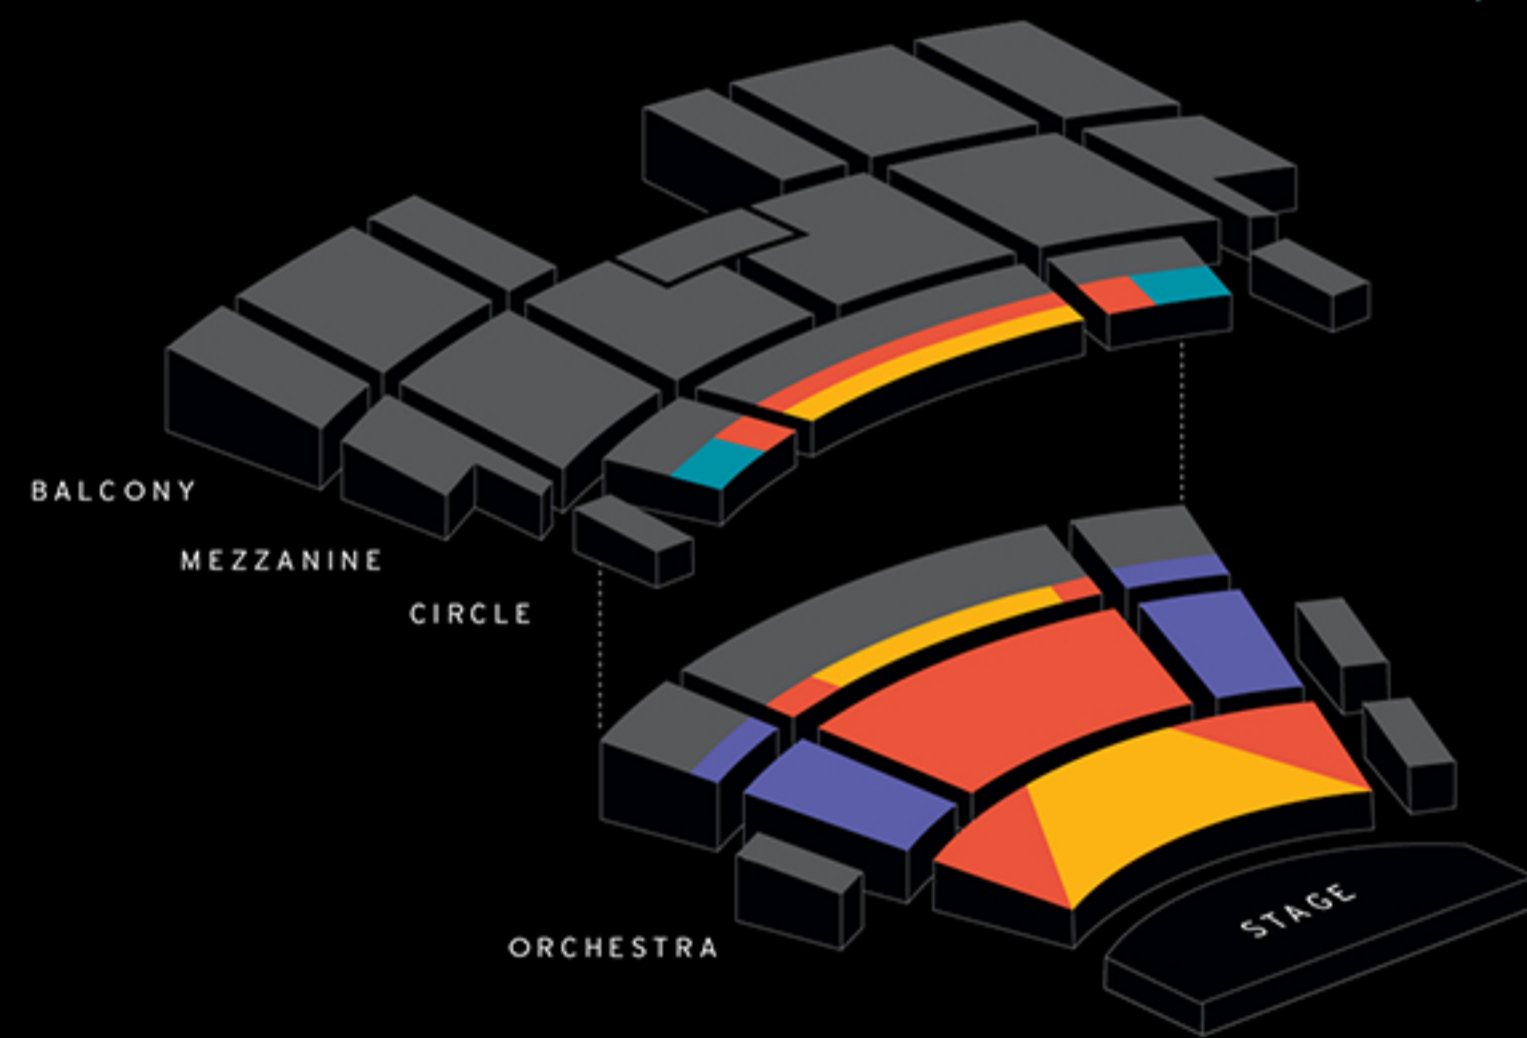

# Water Street Dance Milwaukee

**SAT, OCT 23, 2021, 7:30 PM**  
**Capitol Theater**

CAPITOL THEATER

20  
21

- Section A: \$35
- Section B: \$27
- Section C: \$25
- Section D: \$25
- Not Available

All prices include a facility fee. Prices are subject to change. Subscriptions have a one time order charge that will appear in the shopping cart. Subscriptions are seated by priority based on a patron's subscription and donation history. If the section you choose is no longer available when your subscription order is filled, we will move you to the next highest section unless otherwise requested. You will be notified of any of these changes.