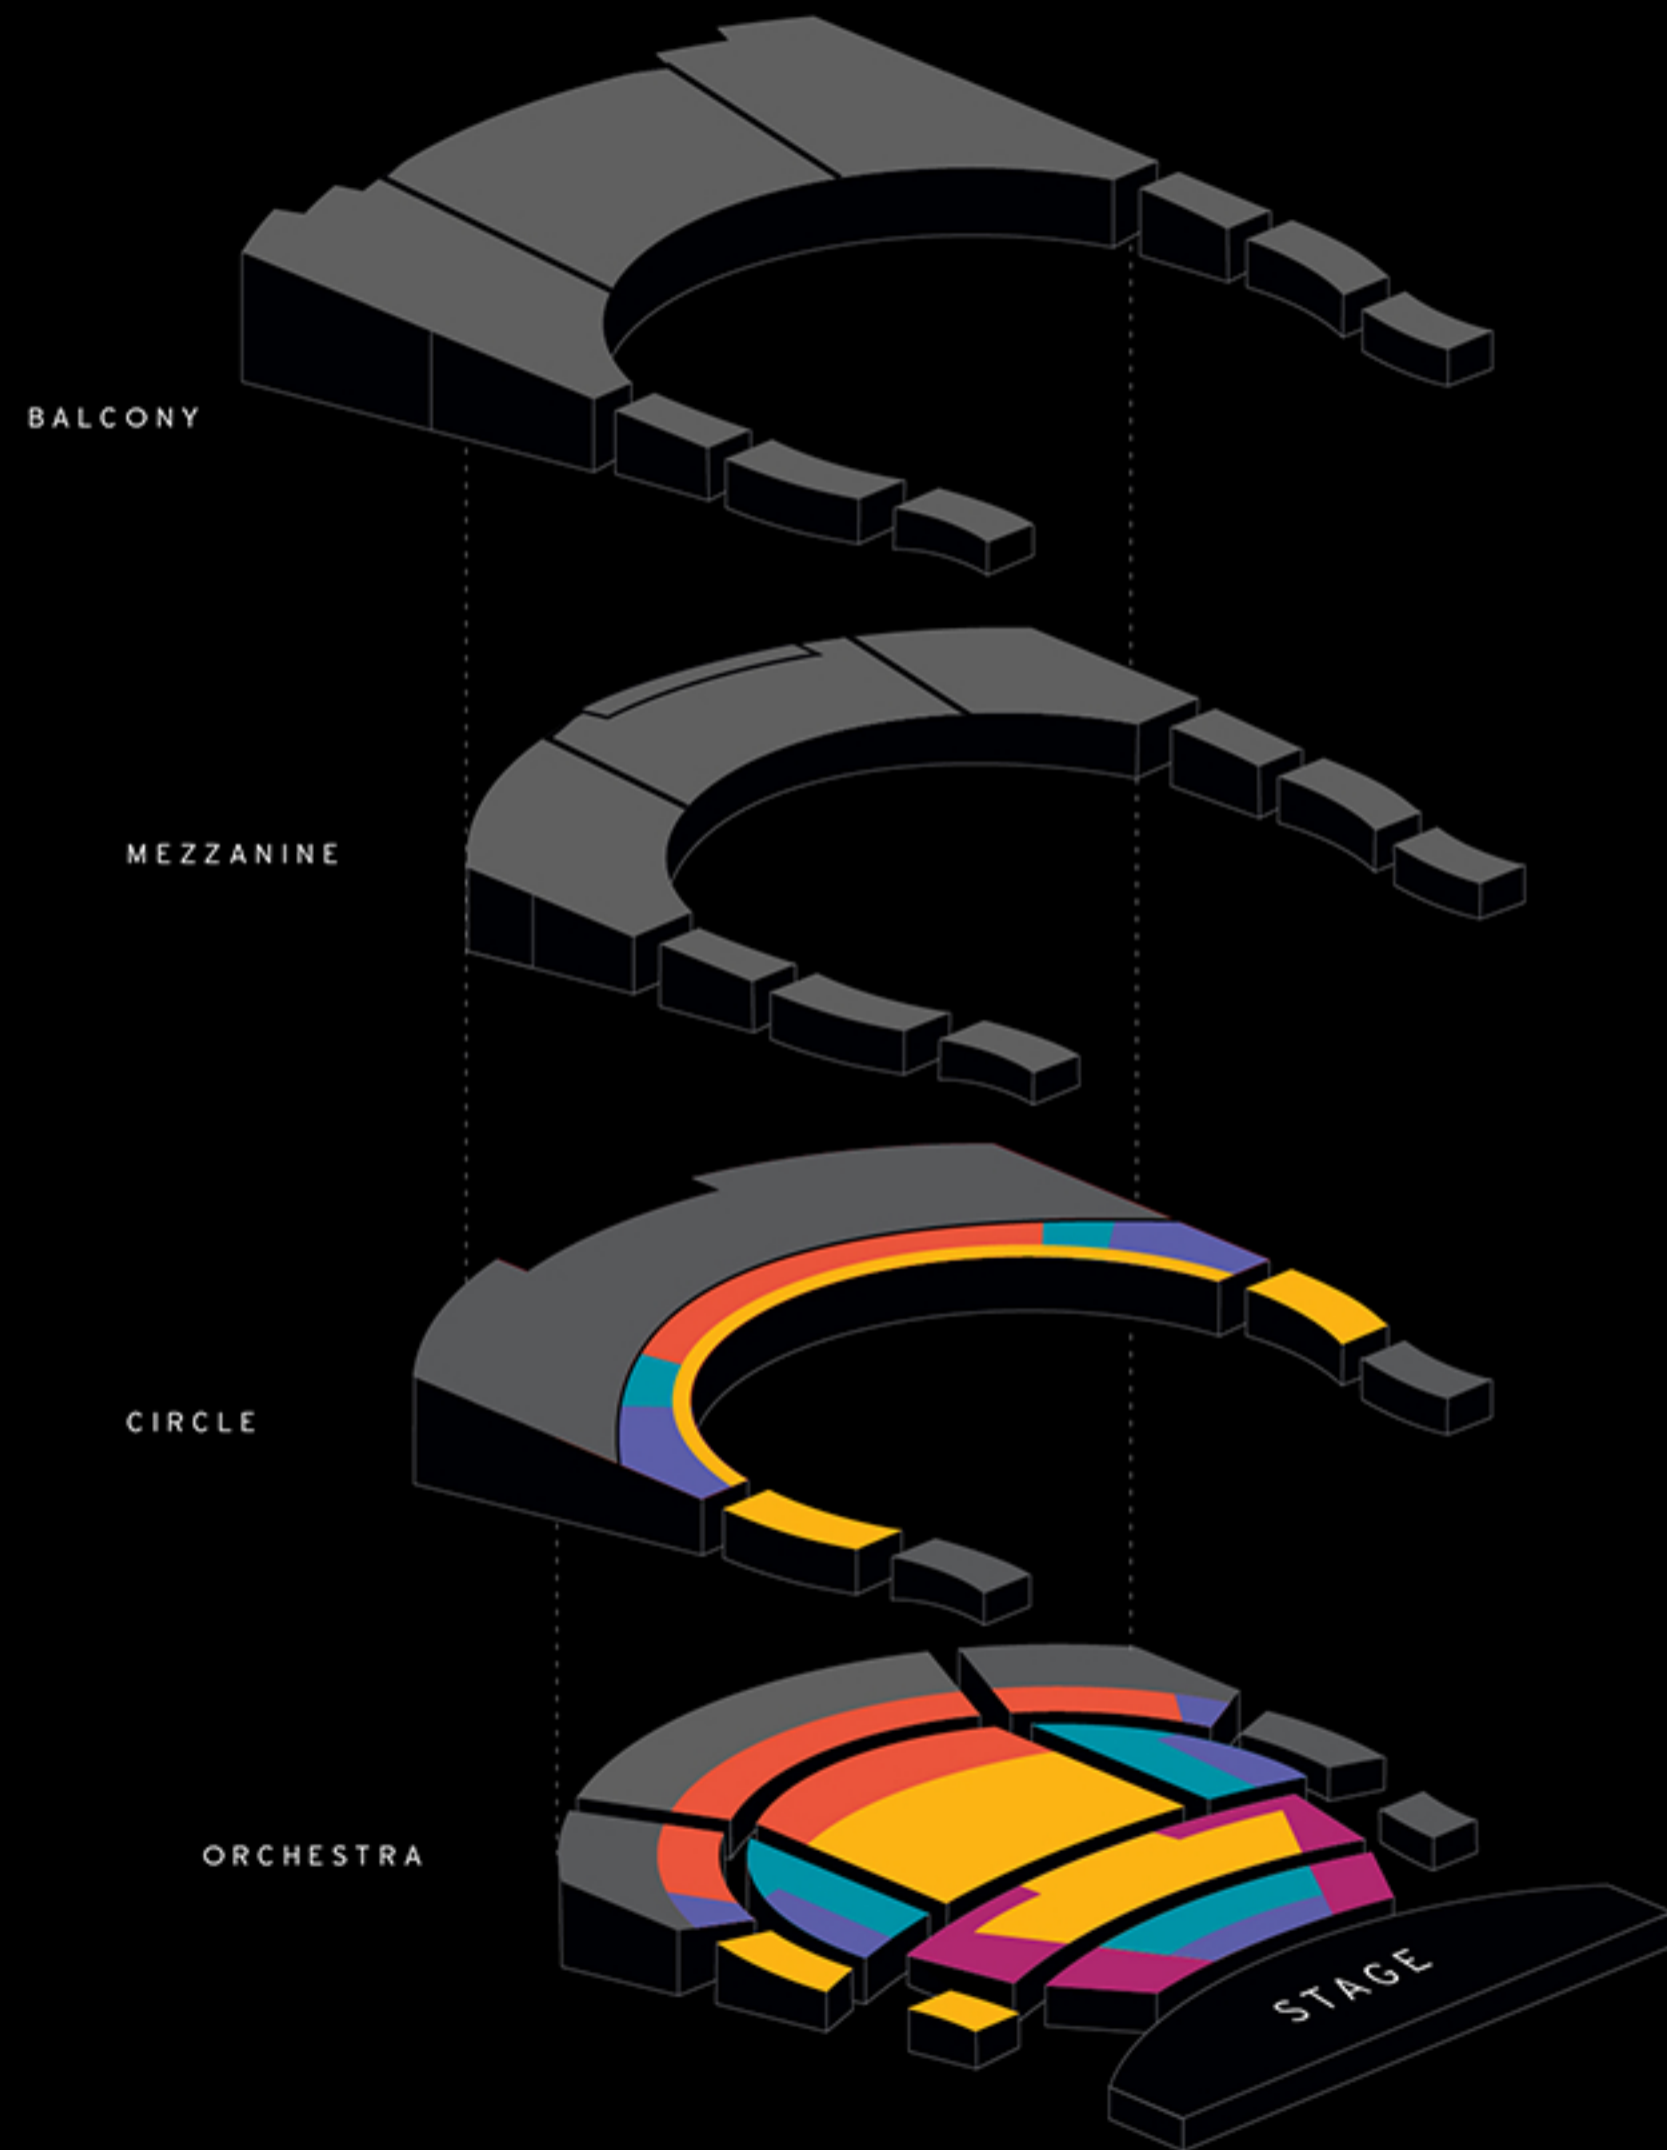

Mannheim Steamroller Christmas by Chip Davis

SUN, NOV 28, 2021, 7 PM
Overture Hall

OVERTURE HALL

20
21

Section A: \$85

Section B: \$65

Section C: \$45

Section D: \$45

Section E: \$35

Not Available

All prices include a facility fee. Prices are subject to change. Subscriptions have a one time order charge that will appear in the shopping cart. Subscriptions are seated by priority based on a patron's subscription and donation history. If the section you choose is no longer available when your subscription order is filled, we will move you to the next highest section unless otherwise requested. You will be notified of any of these changes.