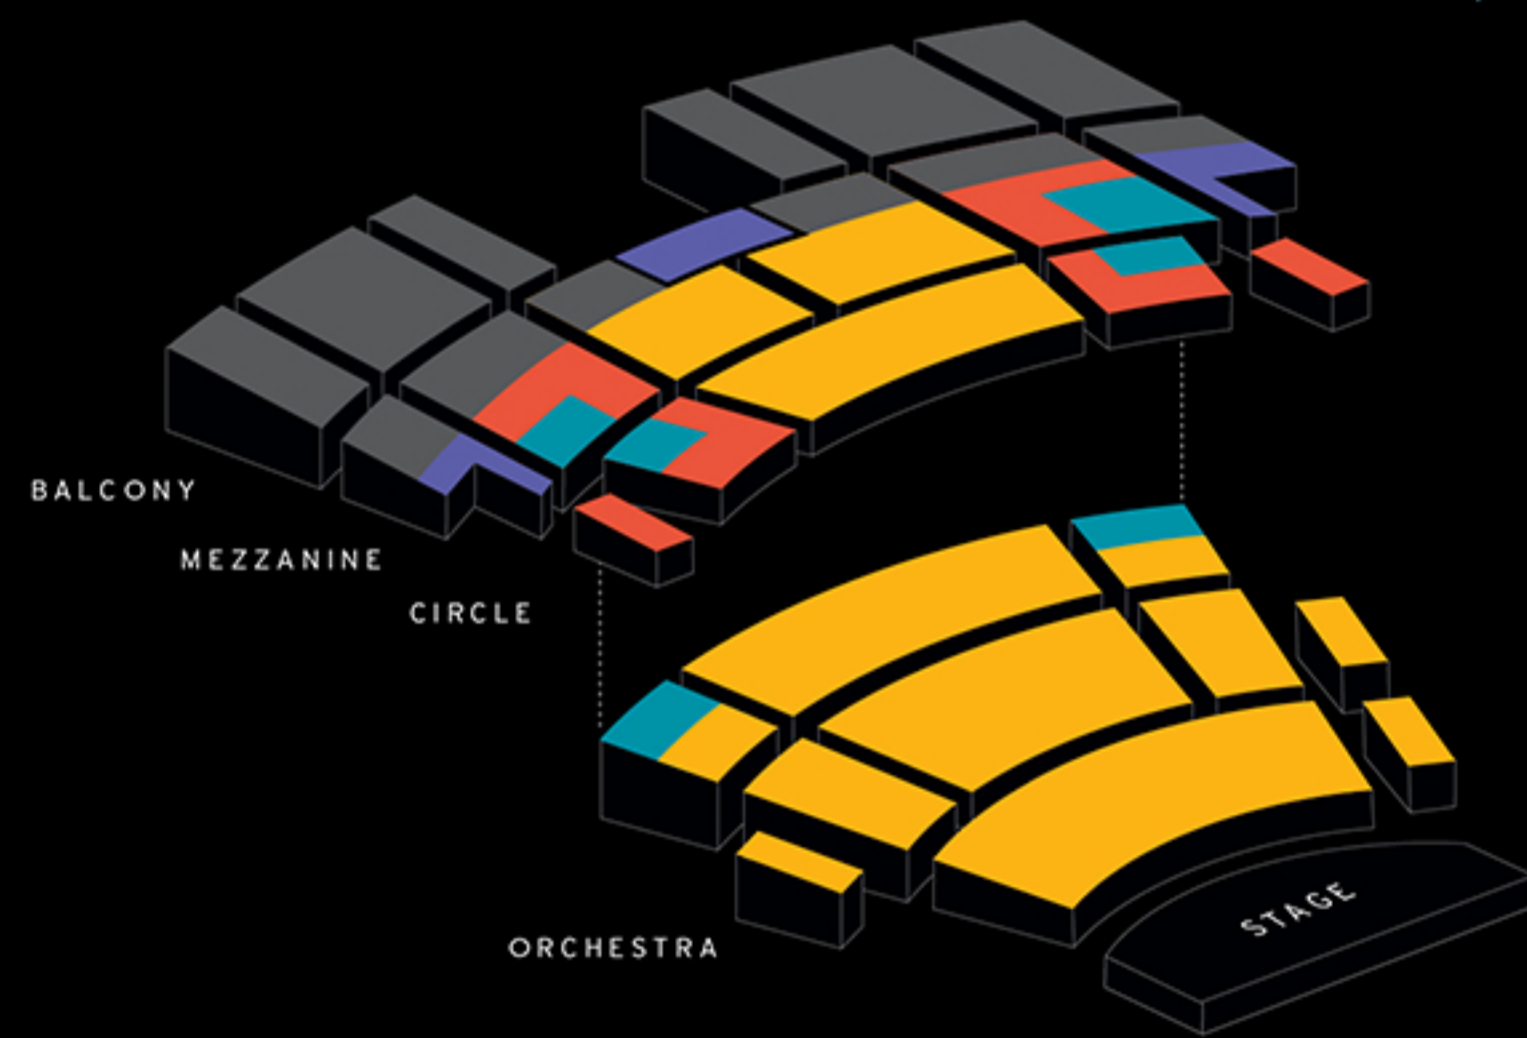

National Geographic Live Improbable Ascent

TUE, MAR 29, 2022, 7:30 PM
Capitol Theater

CAPITOL THEATER

20
21

-  Section A: \$65
-  Section B: \$52
-  Section C: \$35
-  Section D: \$25
-  Not Available

All prices include a facility fee. Prices are subject to change. Subscriptions have a one time order charge that will appear in the shopping cart. Subscriptions are seated by priority based on a patron's subscription and donation history. If the section you choose is no longer available when your subscription order is filled, we will move you to the next highest section unless otherwise requested. You will be notified of any of these changes.