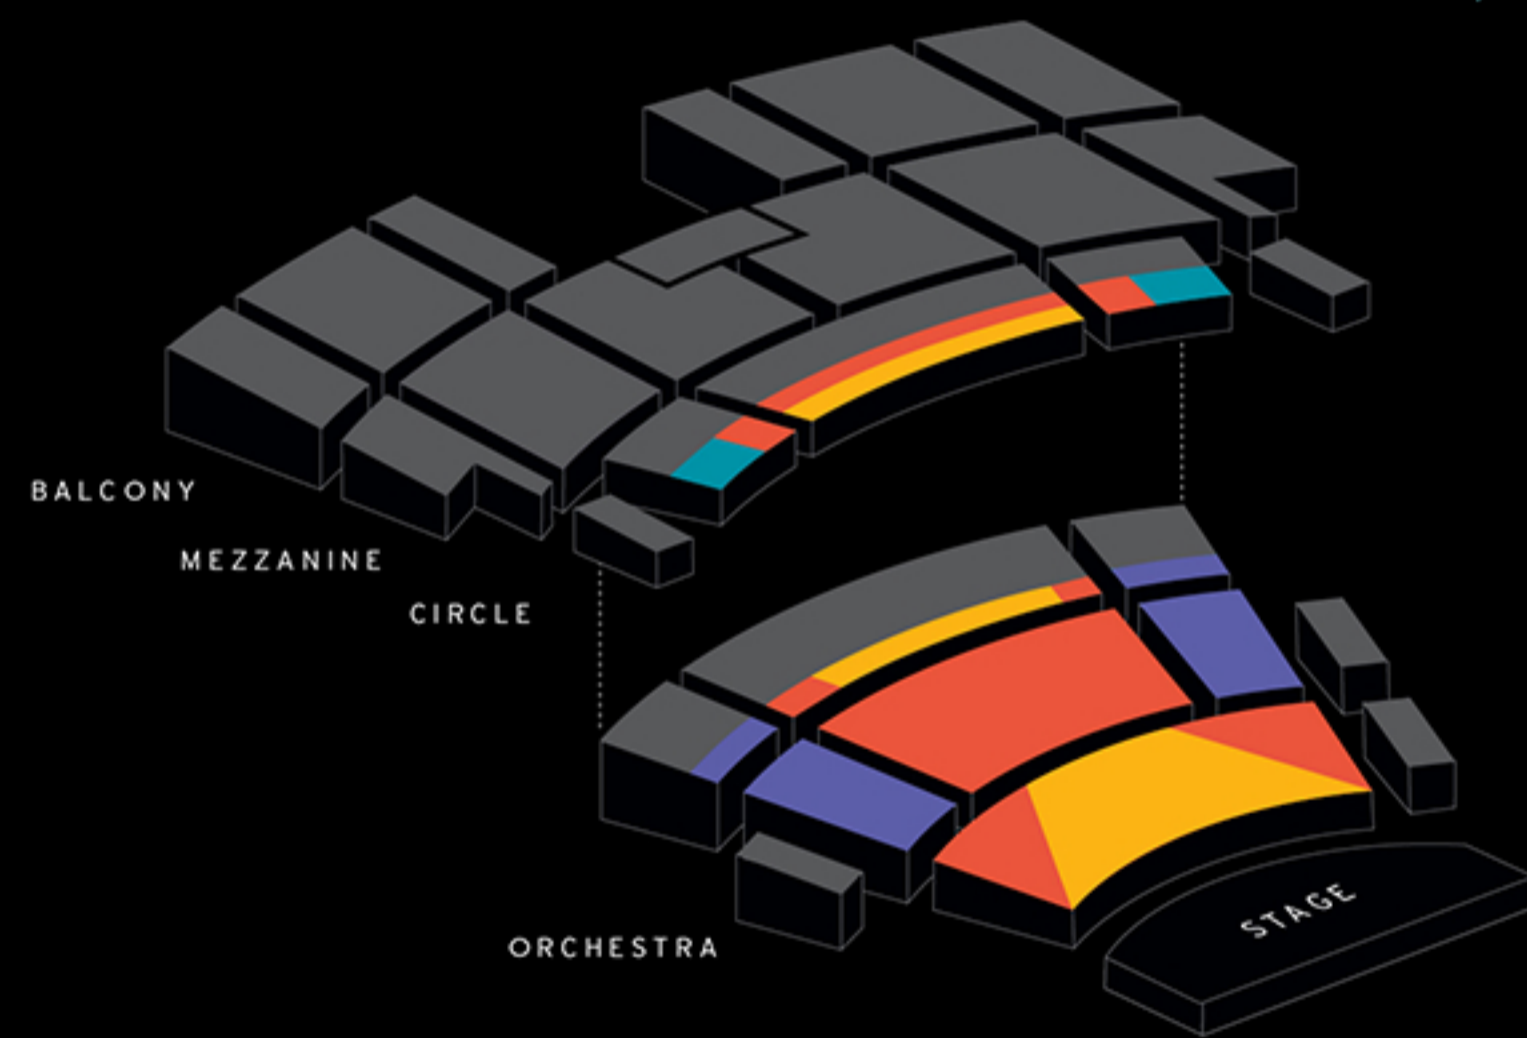

Doodle POP

SUN, NOV 8, 2020, 3 PM
Capitol Theater

CAPITOL THEATER

20
21

- Section A: \$35
- Section B: \$27
- Section C: \$20
- Section D: \$20
- Not Available

All prices include a capital replacement fee. Prices are subject to change. Single ticket sales have an additional per ticket fee for online and phone orders. Subscriptions have a one time order charge that will appear in the shopping cart. Subscriptions are seated by priority based on a patron's subscription and donation history. If the section you choose is no longer available when your subscription order is filled, we will move you to the next highest section unless otherwise requested. You will be notified of any of these changes.