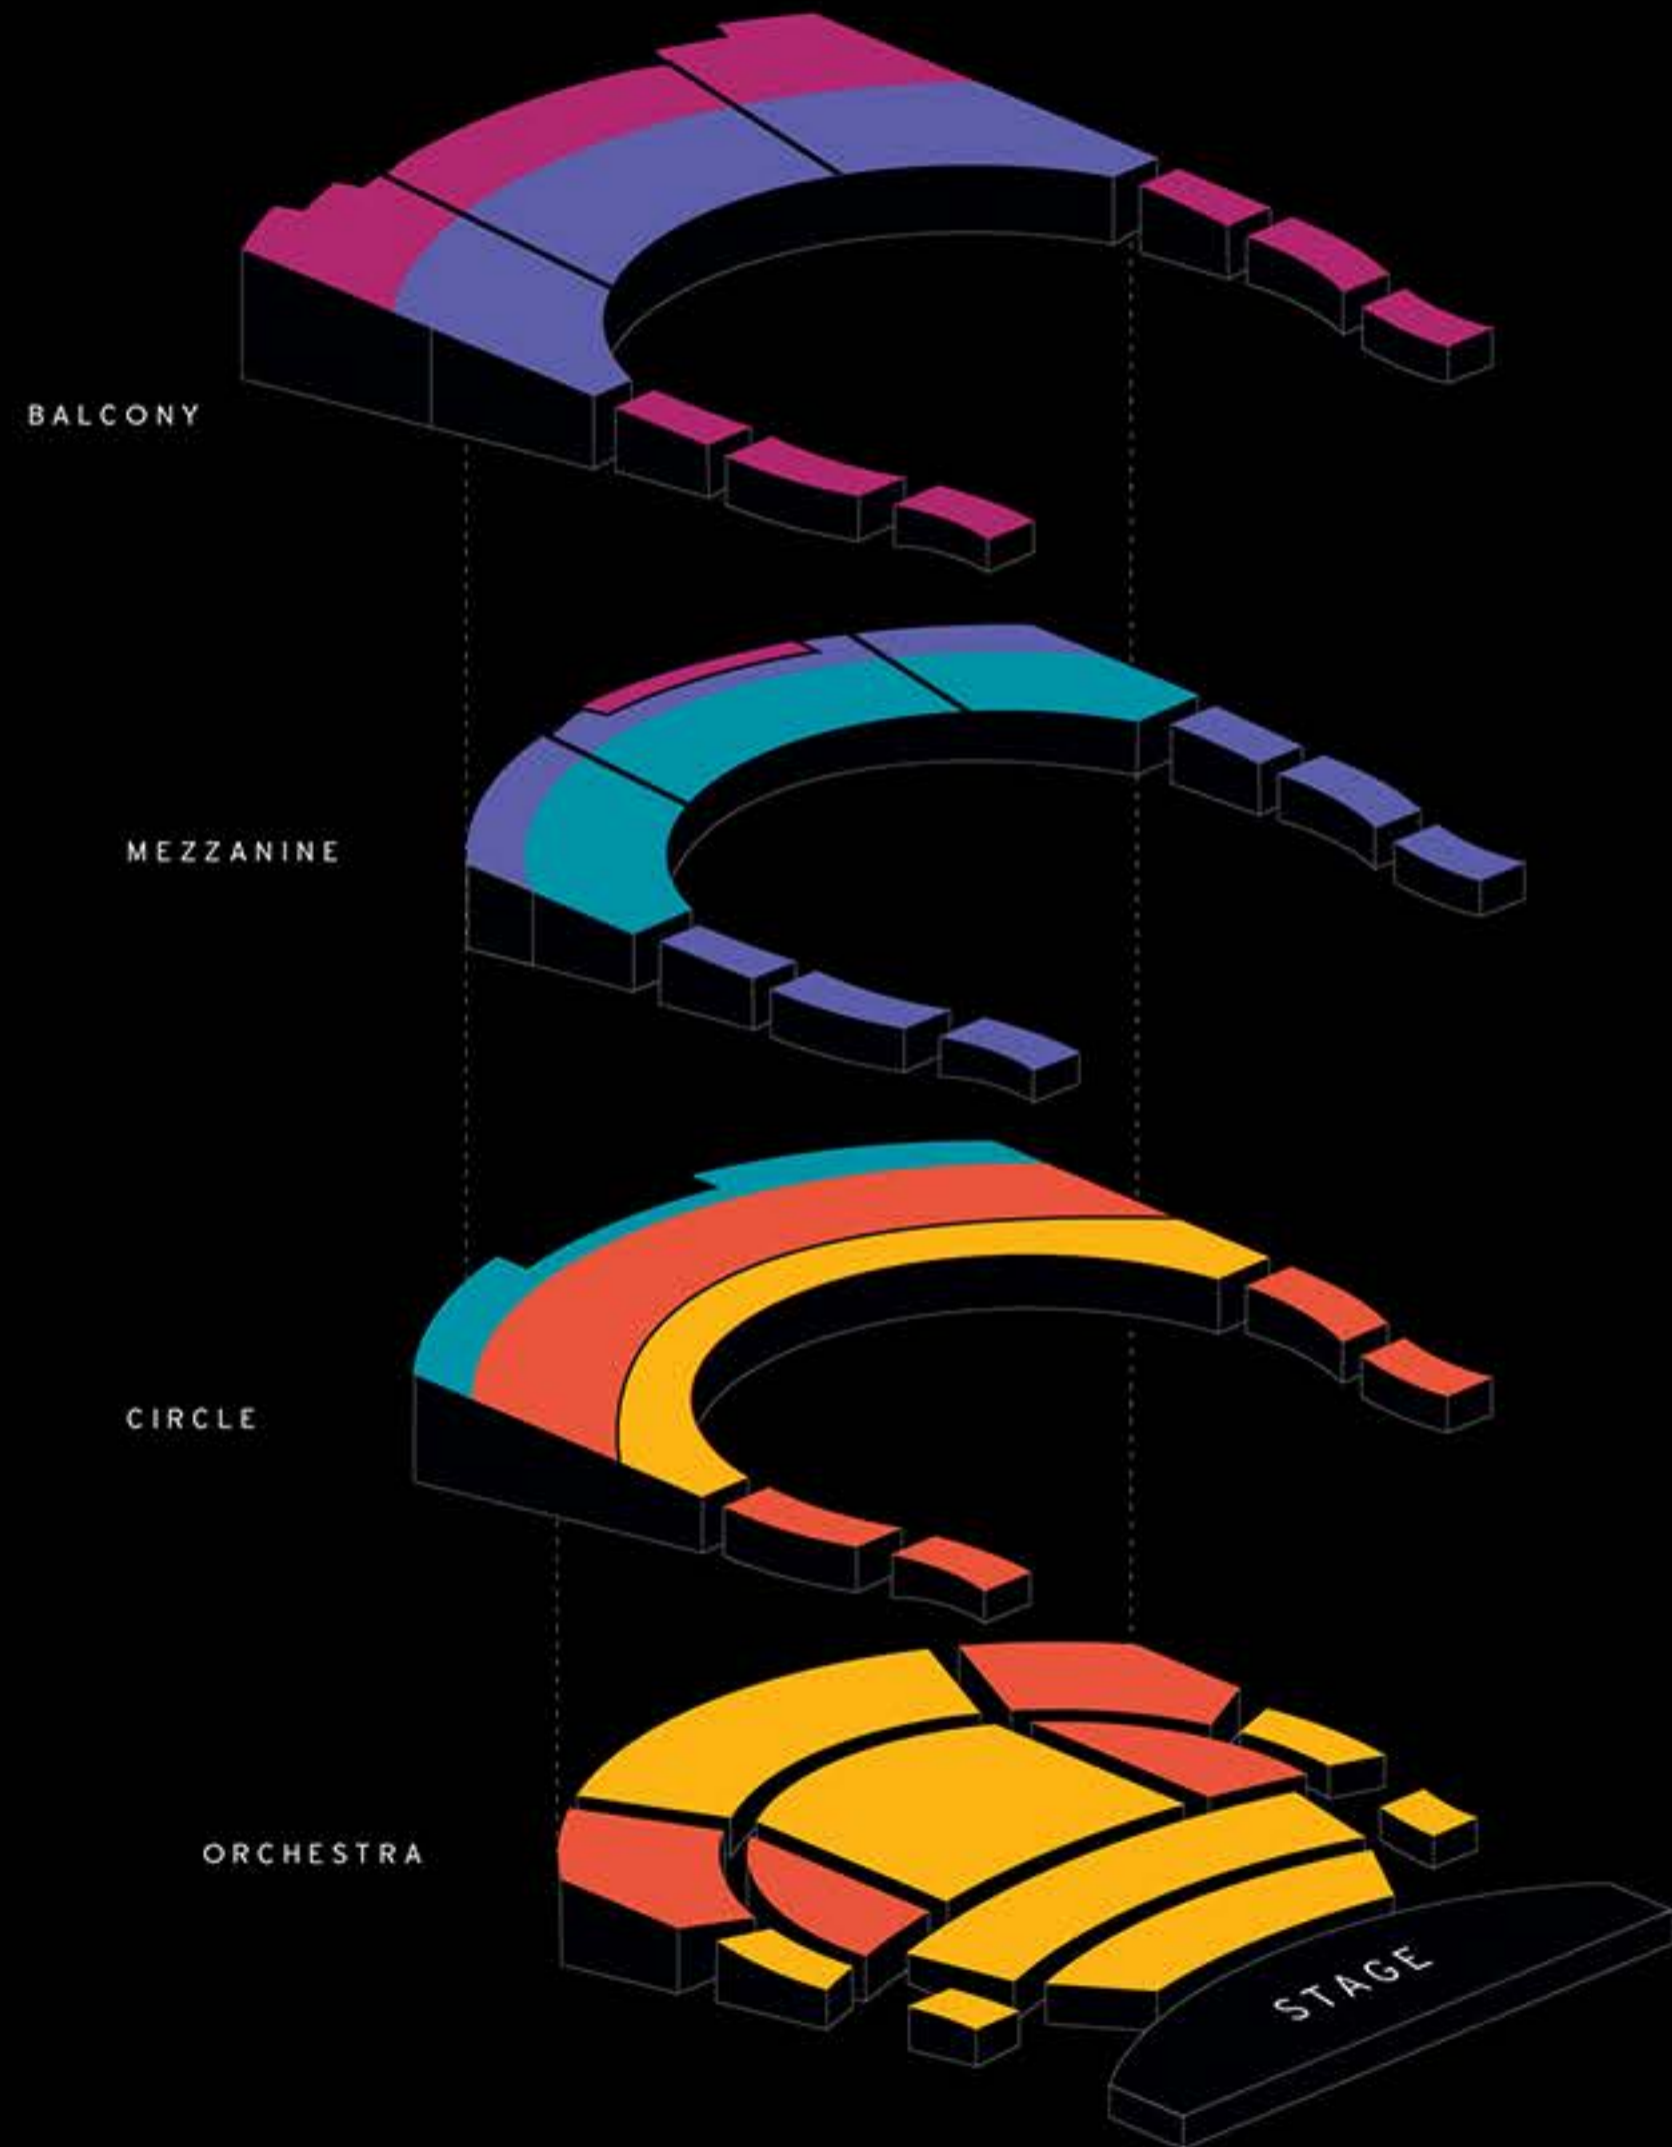

Whose Live Anyway?

OVERTURE HALL

20
21

SAT, SEP 19, 2020, 8 PM
Overture Hall

-  Section A: \$65
-  Section B: \$60
-  Section C: \$50
-  Section D: \$40
-  Section E: \$30

All prices include a capital replacement fee. Prices are subject to change. Single ticket sales have an additional per ticket fee for online and phone orders. Subscriptions have a one time order charge that will appear in the shopping cart. Subscriptions are seated by priority based on a patron's subscription and donation history. If the section you choose is no longer available when your subscription order is filled, we will move you to the next highest section unless otherwise requested. You will be notified of any of these changes.