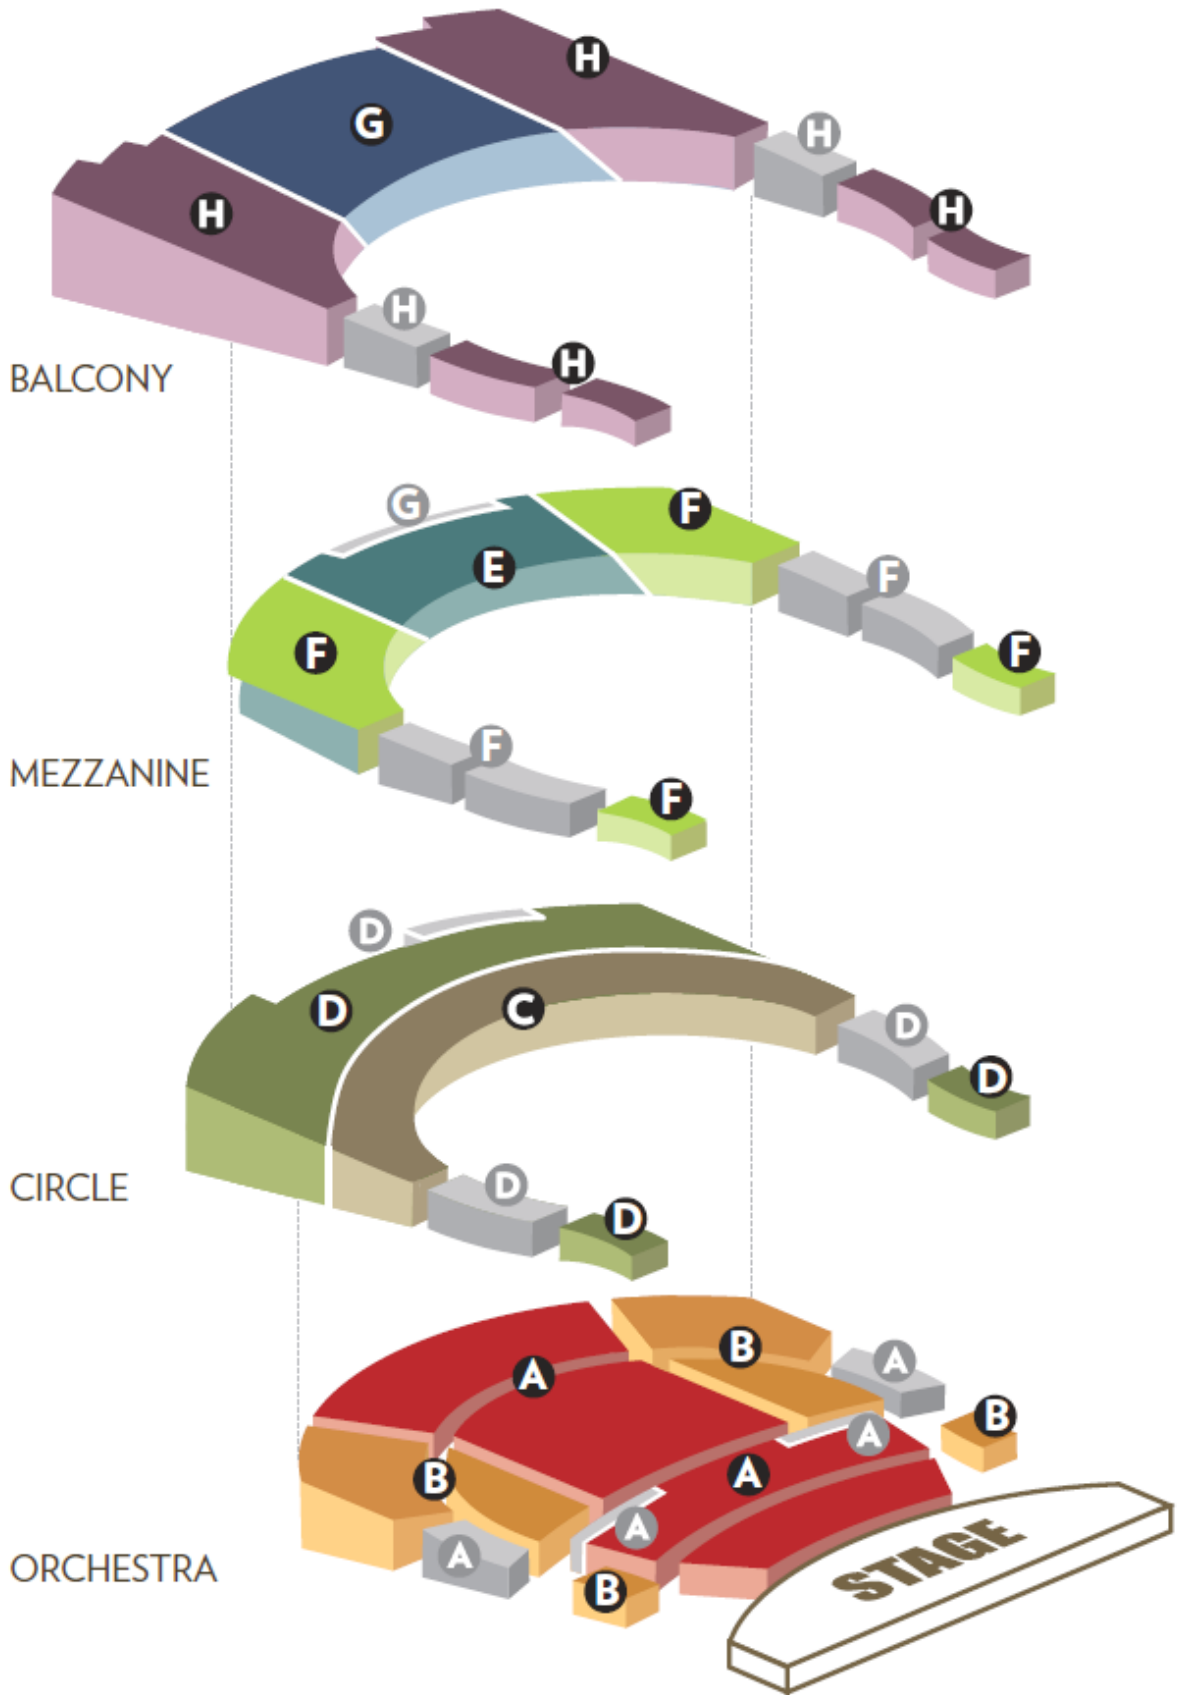

*Saturday and Sunday matinee B price is \$90.25

Tues, Wed, Thurs & Sun Eve	
Price Level	10+ Group*
A-price	\$110.00
B-price	\$110.00
C-price	\$100.00
D-price	\$85.65
E-price	\$64.40
F-price	\$38.90
G-price	\$30.40
H-price	\$21.90
Fri, Sat Mat & Sun Mat	
A-price	\$110.00
B-price	\$110.00
C-price	\$100.00
D-price	\$90.45
E-price	\$67.95
F-price	\$40.95
G-price	\$31.95
H-price	\$22.95
Sat Eve	
A-price	\$110.00
B-price	\$110.00
C-price	\$100.00
D-price	\$100.00
E-price	\$75.00
F-price	\$45.00
G-price	\$35.00
H-price	\$25.00

2021/2022 Overture Hall Broadway Seating Chart

2021/2022 Overture Presents Group Prices

Performance	Date/Time	VIP	A	B	C	D	E	F
Mariachi Herencia de Mexico Esencia	SAT, OCT 2, 7:30 PM		\$ 31.50	\$ 27.00	\$ 22.50	\$ 22.50		
Paula Poundstone	FRI, OCT 8, 8 PM		\$ 44.75	\$ 32.00	\$ 26.75	\$ 26.75		
Stars of the Sixties	THUR, OCT 21, 7:30		\$ 67.00	\$ 58.00	\$ 53.25	\$ 40.50	\$ 31.50	\$ 31.50
Water Street Dance Milwaukee	SAT, OCT 23, 7:30 PM		\$ 31.50	\$ 24.50	\$ 22.50	\$ 22.50		
An Evening with George Winston	MON, OCT 25, 7:30 PM		\$ 49.50	\$ 40.50	\$ 31.50	\$ 22.50		
Nat Geo Live: When Women Ruled The World	TUE, NOV 9, 7:30 PM		\$ 58.50	\$ 47.00	\$ 31.50	\$ 22.50		
Tape Face	SUN, NOV 21, 7 PM		\$ 40.50	\$ 36.00	\$ 27.00	\$ 18.00		
Mannheim Steamroller Christmas by Chip Davis	SUN, NOV 28, 7 pm	\$ 100.00	\$ 78.50	\$ 58.50	\$ 40.50	\$ 40.50	\$ 31.00	
An Evening with David Sedaris	SAT, DEC 11, 7:30 PM		\$ 58.00	\$ 49.00	\$ 41.00	\$ 41.00		
Chris Mann: Phantom Voices	SAT, JAN 8, 8 PM		\$ 54.00	\$ 45.00	\$ 35.00	\$ 27.00	\$ 27.00	
Nat Geo Live: The Secret Life of Bears	TUES, JAN 11, 7:30 PM		\$ 58.50	\$ 47.00	\$ 31.50	\$ 22.50		
Harry Potter and the Goblet of Fire in Concert with t	FRI, FEB 4, 8 PM & SAT, FEB 5, 1 PM		\$ 99.00	\$ 76.50	\$ 67.50	\$ 58.50	\$ 49.50	