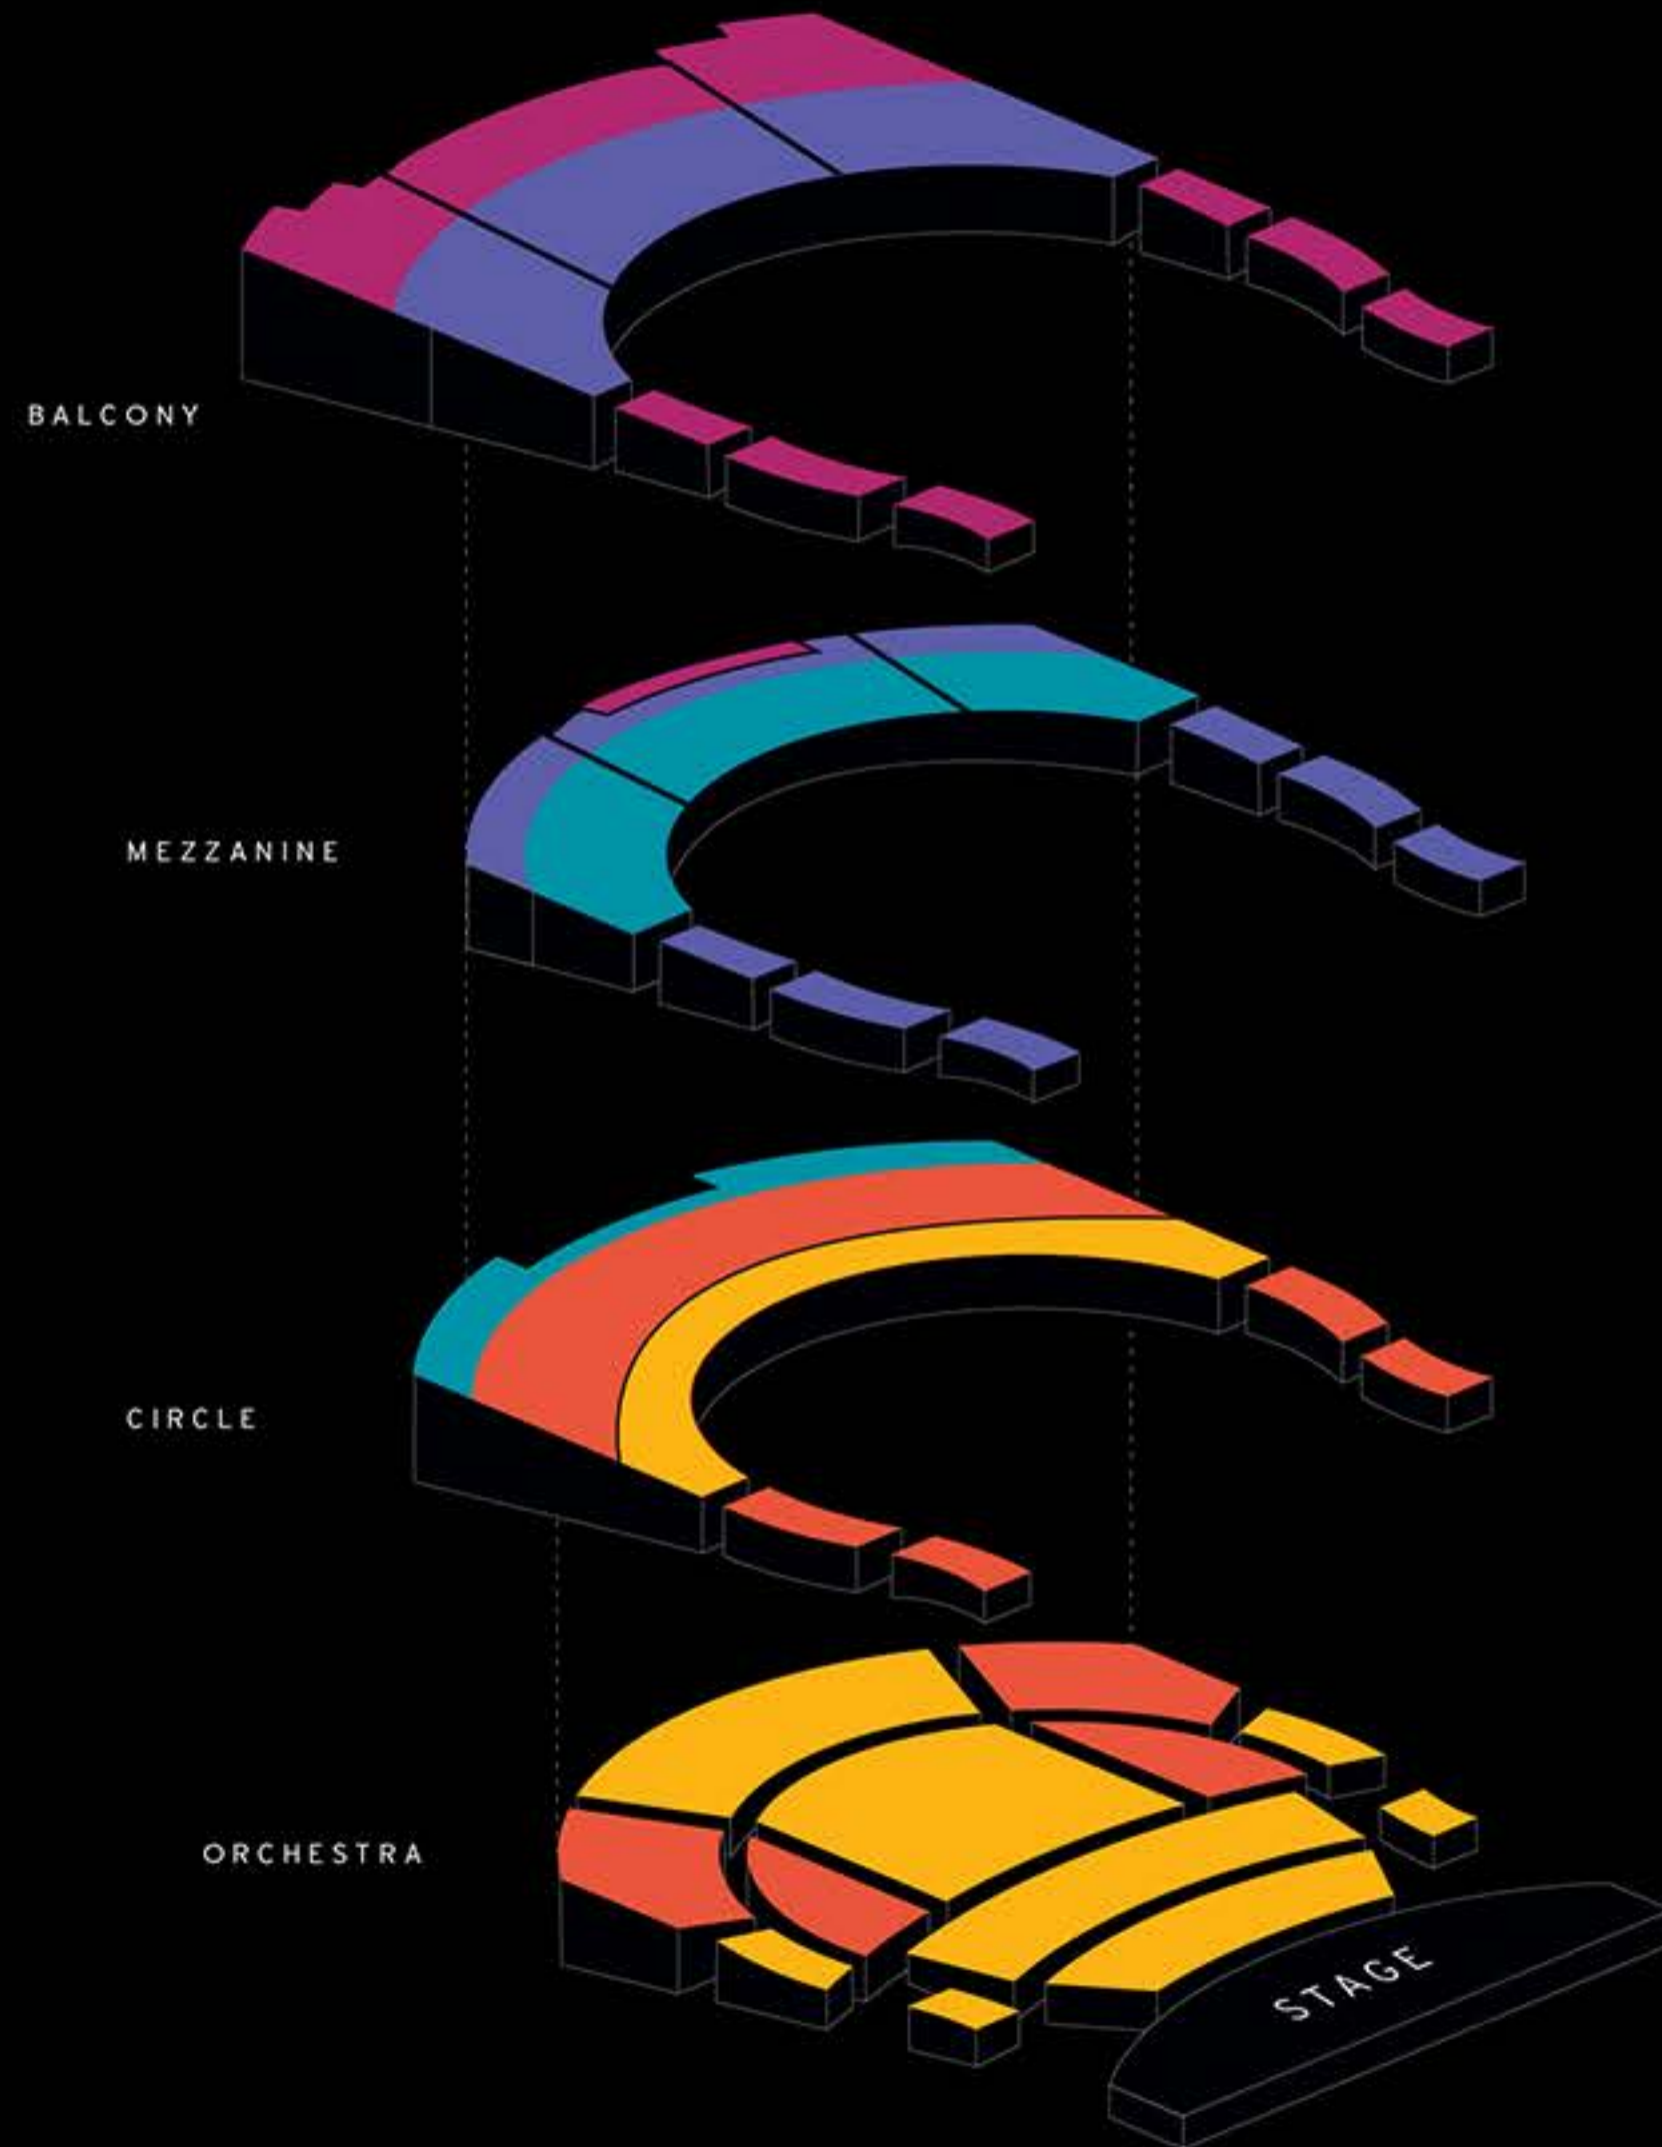

# Mannheim Steamroller Christmas by Chip Davis

**SUN, NOV 29, 2020, 7 PM**  
**Overture Hall**

OVERTURE HALL

20  
21

-  Section A: \$85
-  Section B: \$65
-  Section C: \$45
-  Section D: \$45
-  Section E: \$35

All prices include a capital replacement fee. Prices are subject to change. Single ticket sales have an additional per ticket fee for online and phone orders. Subscriptions have a one time order charge that will appear in the shopping cart. Subscriptions are seated by priority based on a patron's subscription and donation history. If the section you choose is no longer available when your subscription order is filled, we will move you to the next highest section unless otherwise requested. You will be notified of any of these changes.