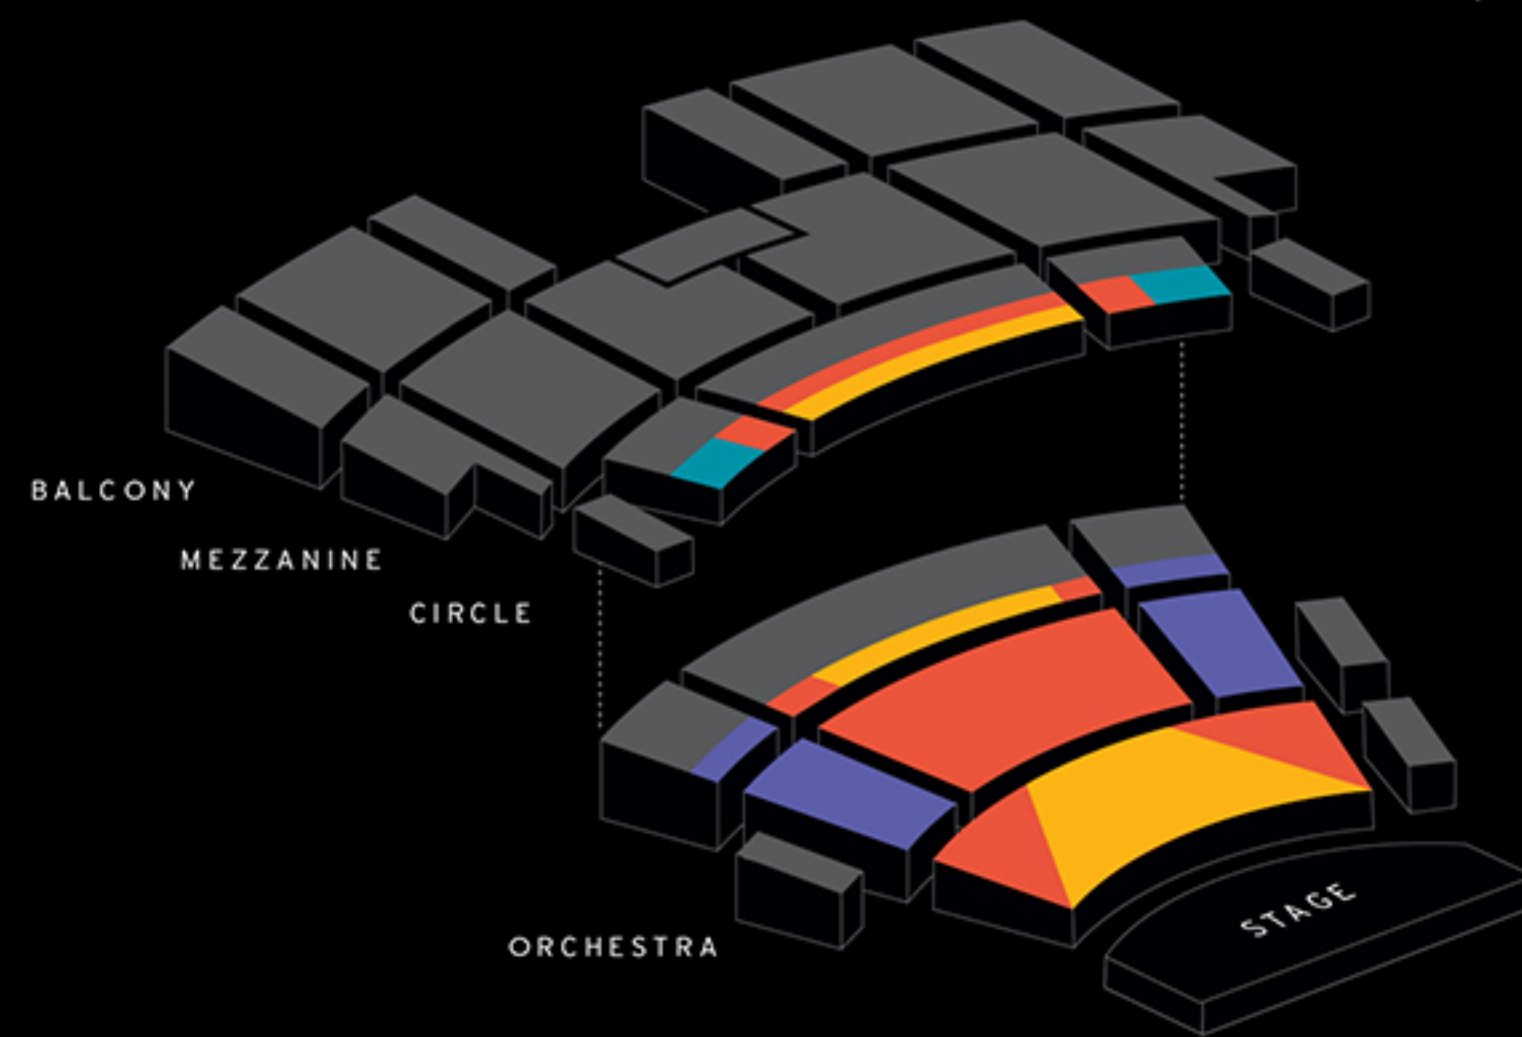

Mariachi Herencia de México

Esencia

SAT, OCT 10, 2020, 7:30 PM
Capitol Theater

CAPITOL THEATER

20
21

-  Section A: \$35
-  Section B: \$30
-  Section C: \$25
-  Section D: \$25
-  Not Available

All prices include a capital replacement fee. Prices are subject to change. Single ticket sales have an additional per ticket fee for online and phone orders. Subscriptions have a one time order charge that will appear in the shopping cart. Subscriptions are seated by priority based on a patron's subscription and donation history. If the section you choose is no longer available when your subscription order is filled, we will move you to the next highest section unless otherwise requested. You will be notified of any of these changes.