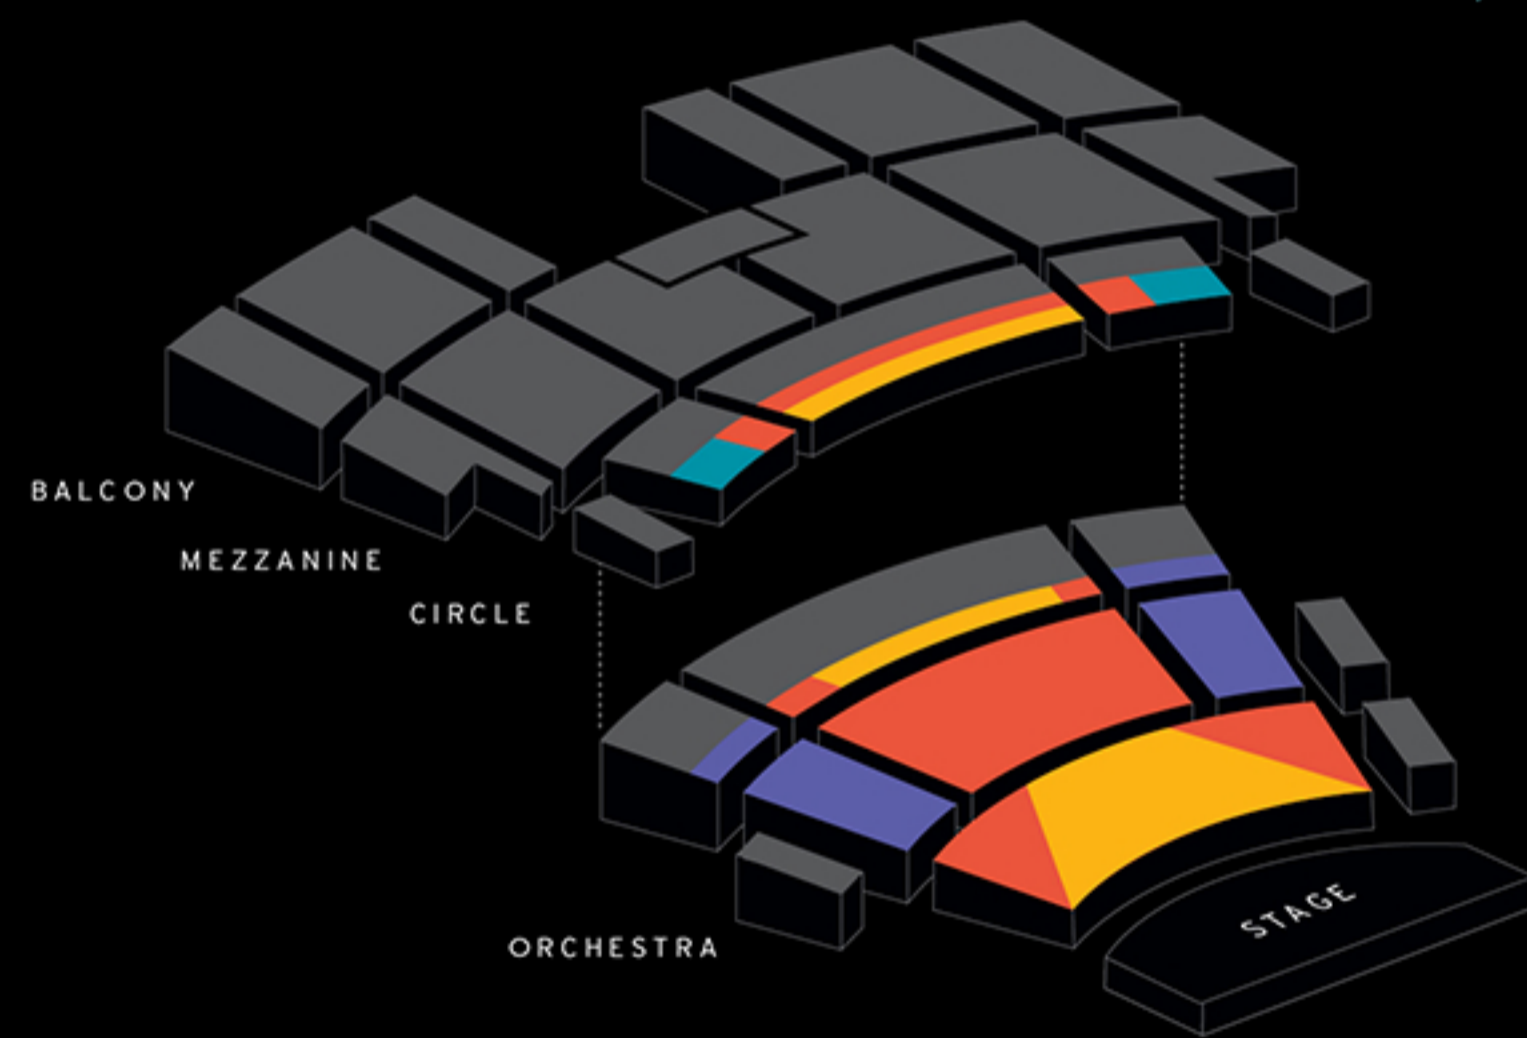

Afrique en Cirque

THU, APR 15, 2021, 7:30 PM
Capitol Theater

CAPITOL THEATER

20
21

-  Section A: \$45
-  Section B: \$40
-  Section C: \$30
-  Section D: \$25
-  Not Available

All prices include a capital replacement fee. Prices are subject to change. Single ticket sales have an additional per ticket fee for online and phone orders. Subscriptions have a one time order charge that will appear in the shopping cart. Subscriptions are seated by priority based on a patron's subscription and donation history. If the section you choose is no longer available when your subscription order is filled, we will move you to the next highest section unless otherwise requested. You will be notified of any of these changes.