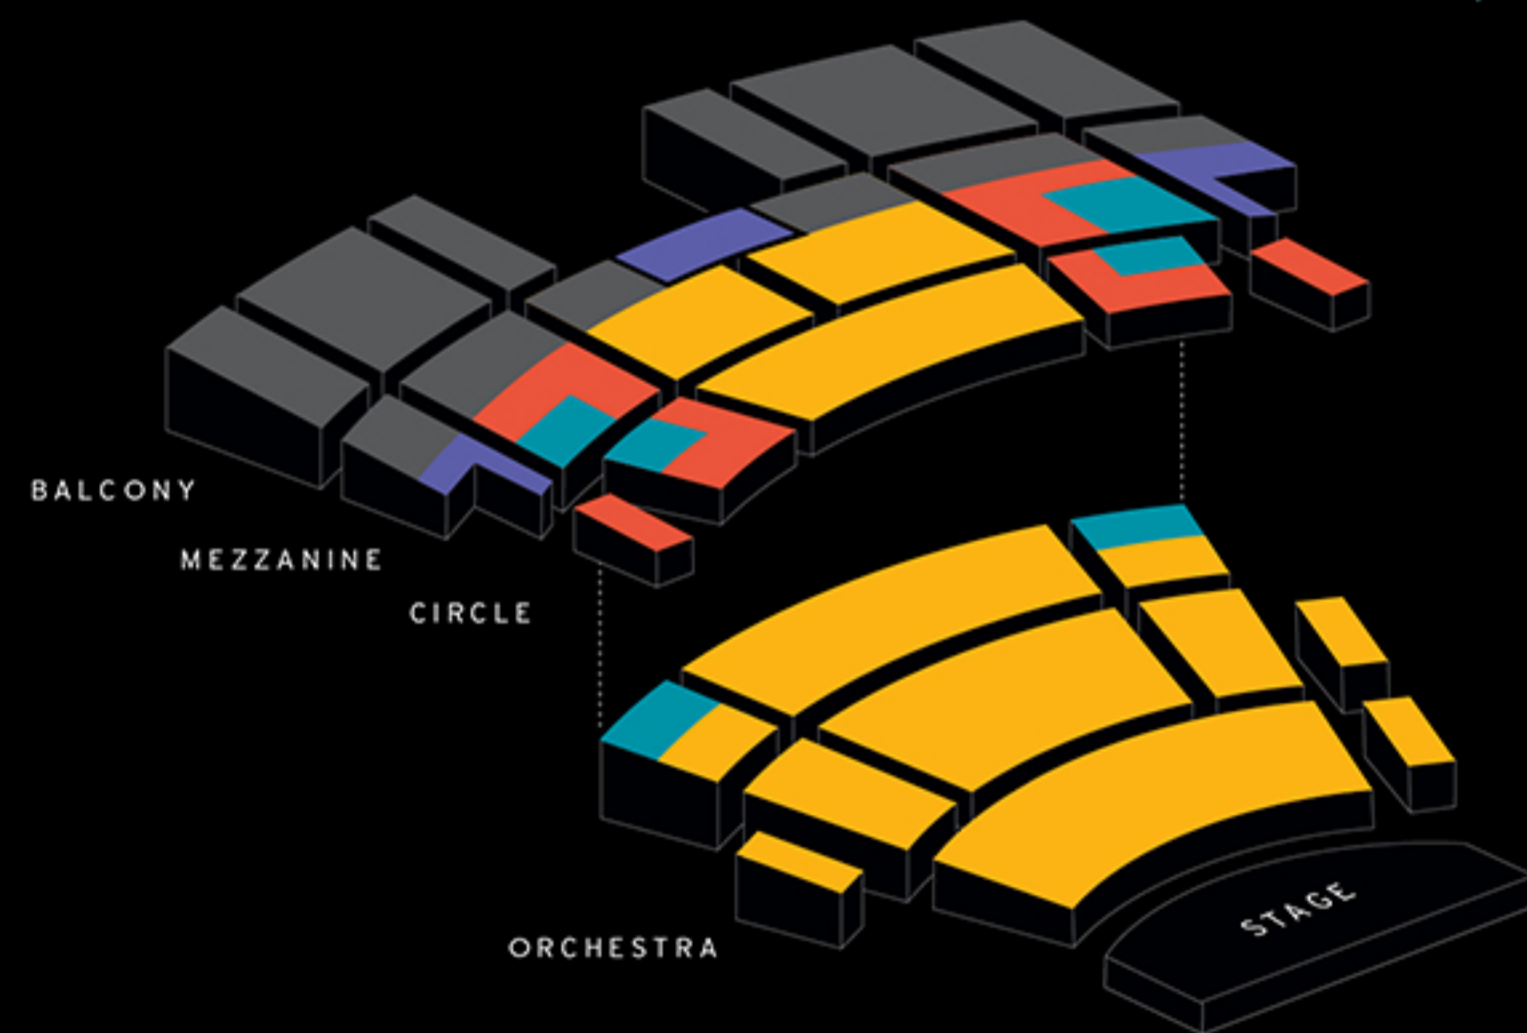

National Geographic Live The Secret Life of Bears

TUE, JAN 11, 2022, 7:30 PM
Capitol Theater

CAPITOL THEATER

20
21

-  Section A: \$65
-  Section B: \$52
-  Section C: \$35
-  Section D: \$25
-  Not Available

All prices include a facility fee. Prices are subject to change. Subscriptions have a one time order charge that will appear in the shopping cart. Subscriptions are seated by priority based on a patron's subscription and donation history. If the section you choose is no longer available when your subscription order is filled, we will move you to the next highest section unless otherwise requested. You will be notified of any of these changes.