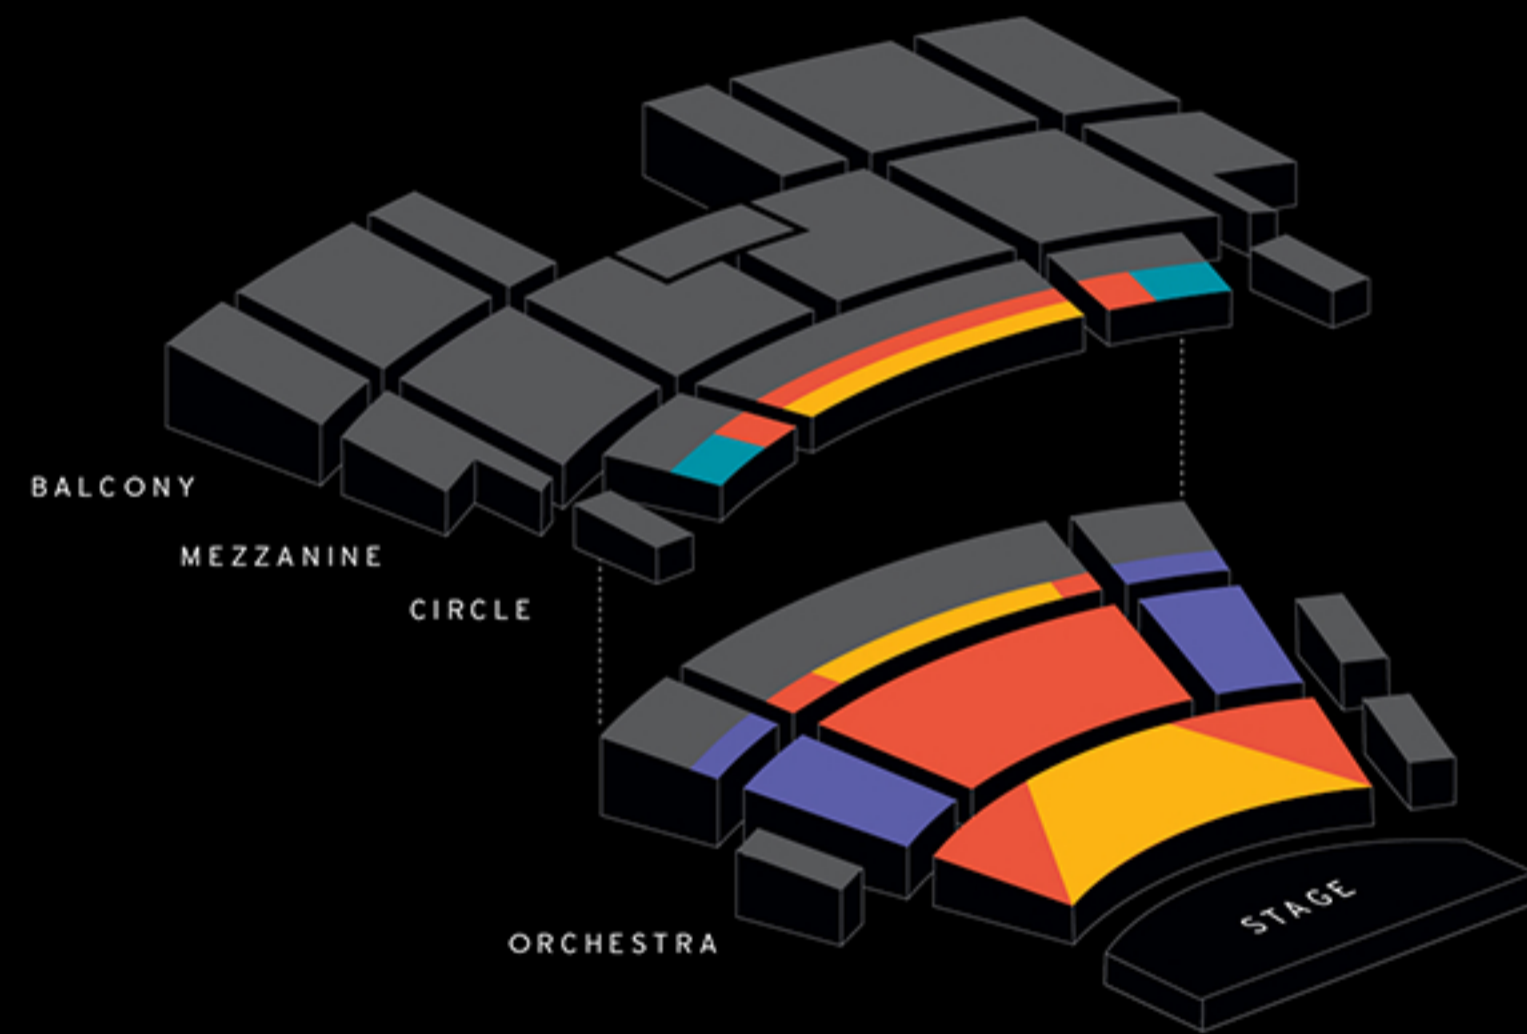

The Second City's Imperfect Union

FRI, OCT 30, 2020, 8 PM
Capitol Theater

CAPITOL THEATER

20
21

- Section A: \$50
- Section B: \$40
- Section C: \$32
- Section D: \$25
- Not Available

All prices include a capital replacement fee. Prices are subject to change. Single ticket sales have an additional per ticket fee for online and phone orders. Subscriptions have a one time order charge that will appear in the shopping cart. Subscriptions are seated by priority based on a patron's subscription and donation history. If the section you choose is no longer available when your subscription order is filled, we will move you to the next highest section unless otherwise requested. You will be notified of any of these changes.