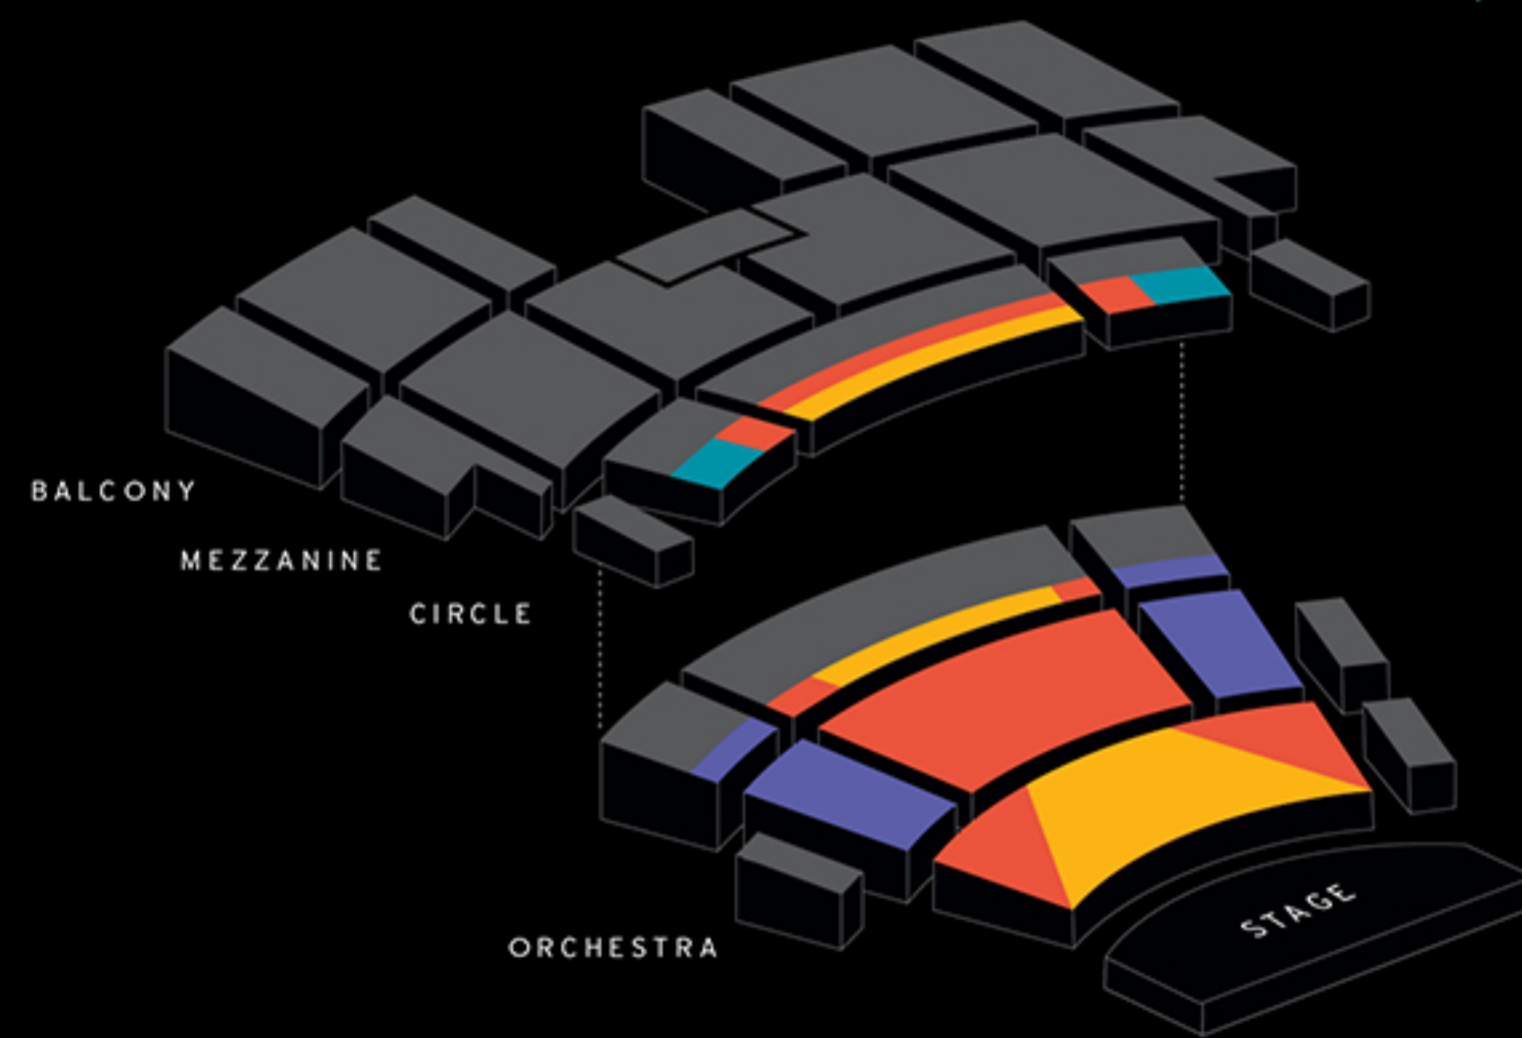

# A Simple Space

**SUN, MAR 7, 2021, 7 PM**  
**Capitol Theater**

CAPITOL THEATER

20  
21

-  Section A: \$45
-  Section B: \$35
-  Section C: \$30
-  Section D: \$25
-  Not Available

All prices include a capital replacement fee. Prices are subject to change. Single ticket sales have an additional per ticket fee for online and phone orders. Subscriptions have a one time order charge that will appear in the shopping cart. Subscriptions are seated by priority based on a patron's subscription and donation history. If the section you choose is no longer available when your subscription order is filled, we will move you to the next highest section unless otherwise requested. You will be notified of any of these changes.