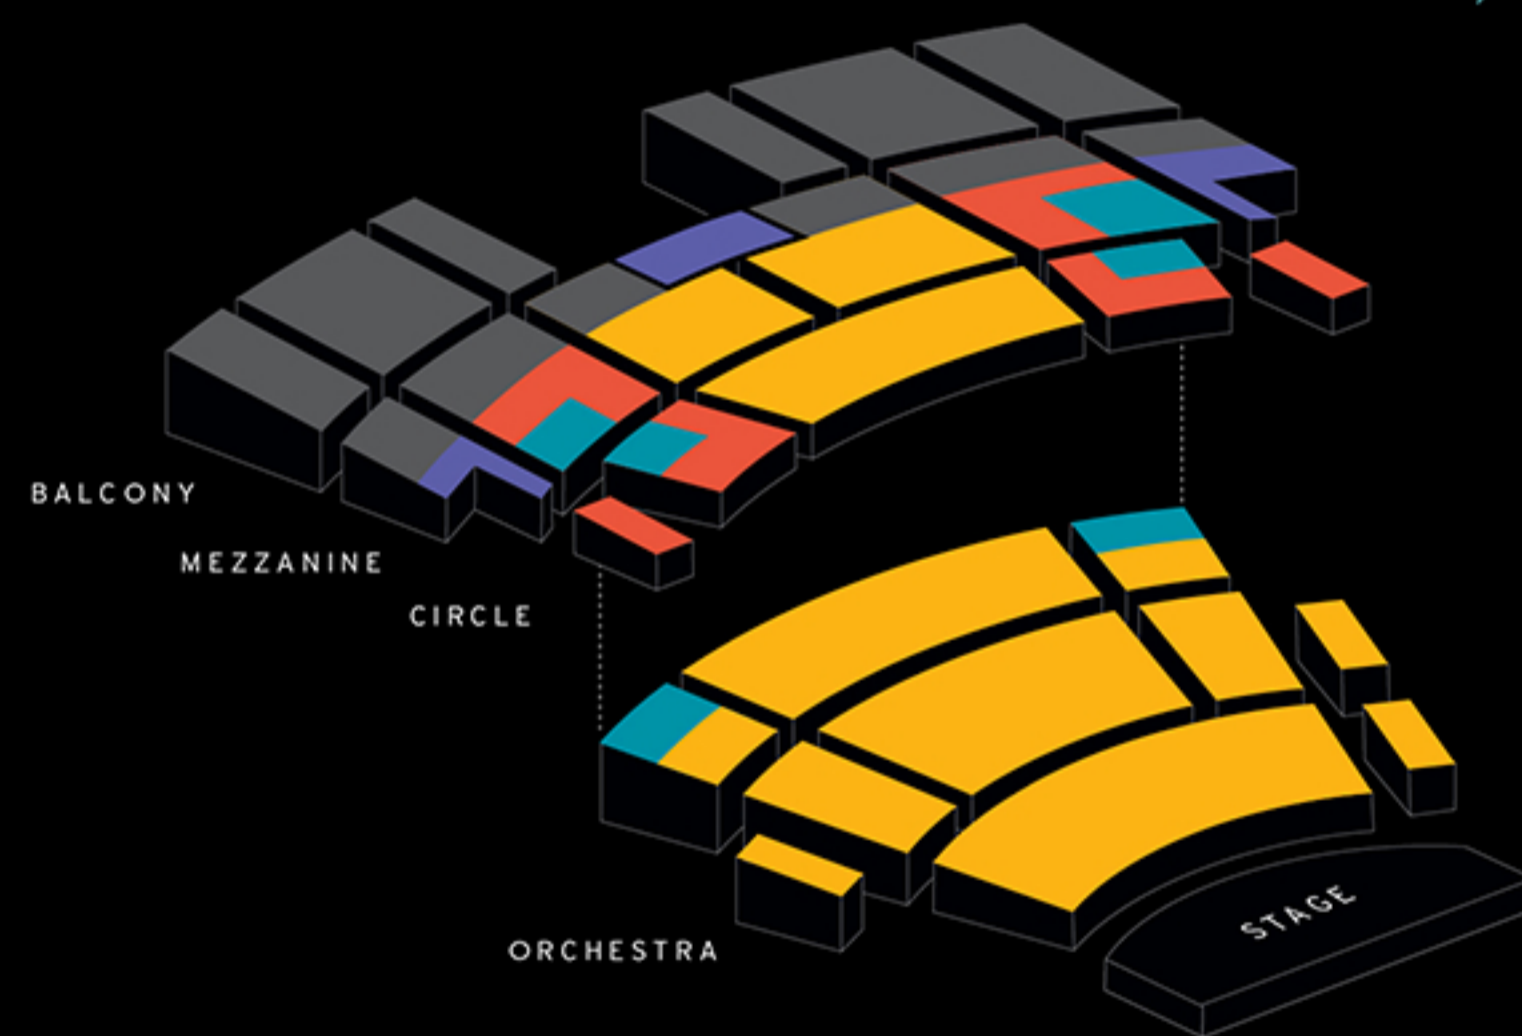

# National Geographic Live When Women Ruled the World

TUE, NOV 9, 2021, 7:30 PM  
Capitol Theater

CAPITOL THEATER

20  
21

- Section A: \$65
- Section B: \$52
- Section C: \$35
- Section D: \$25
- Not Available

All prices include a facility fee. Prices are subject to change. Subscriptions have a one time order charge that will appear in the shopping cart. Subscriptions are seated by priority based on a patron's subscription and donation history. If the section you choose is no longer available when your subscription order is filled, we will move you to the next highest section unless otherwise requested. You will be notified of any of these changes.