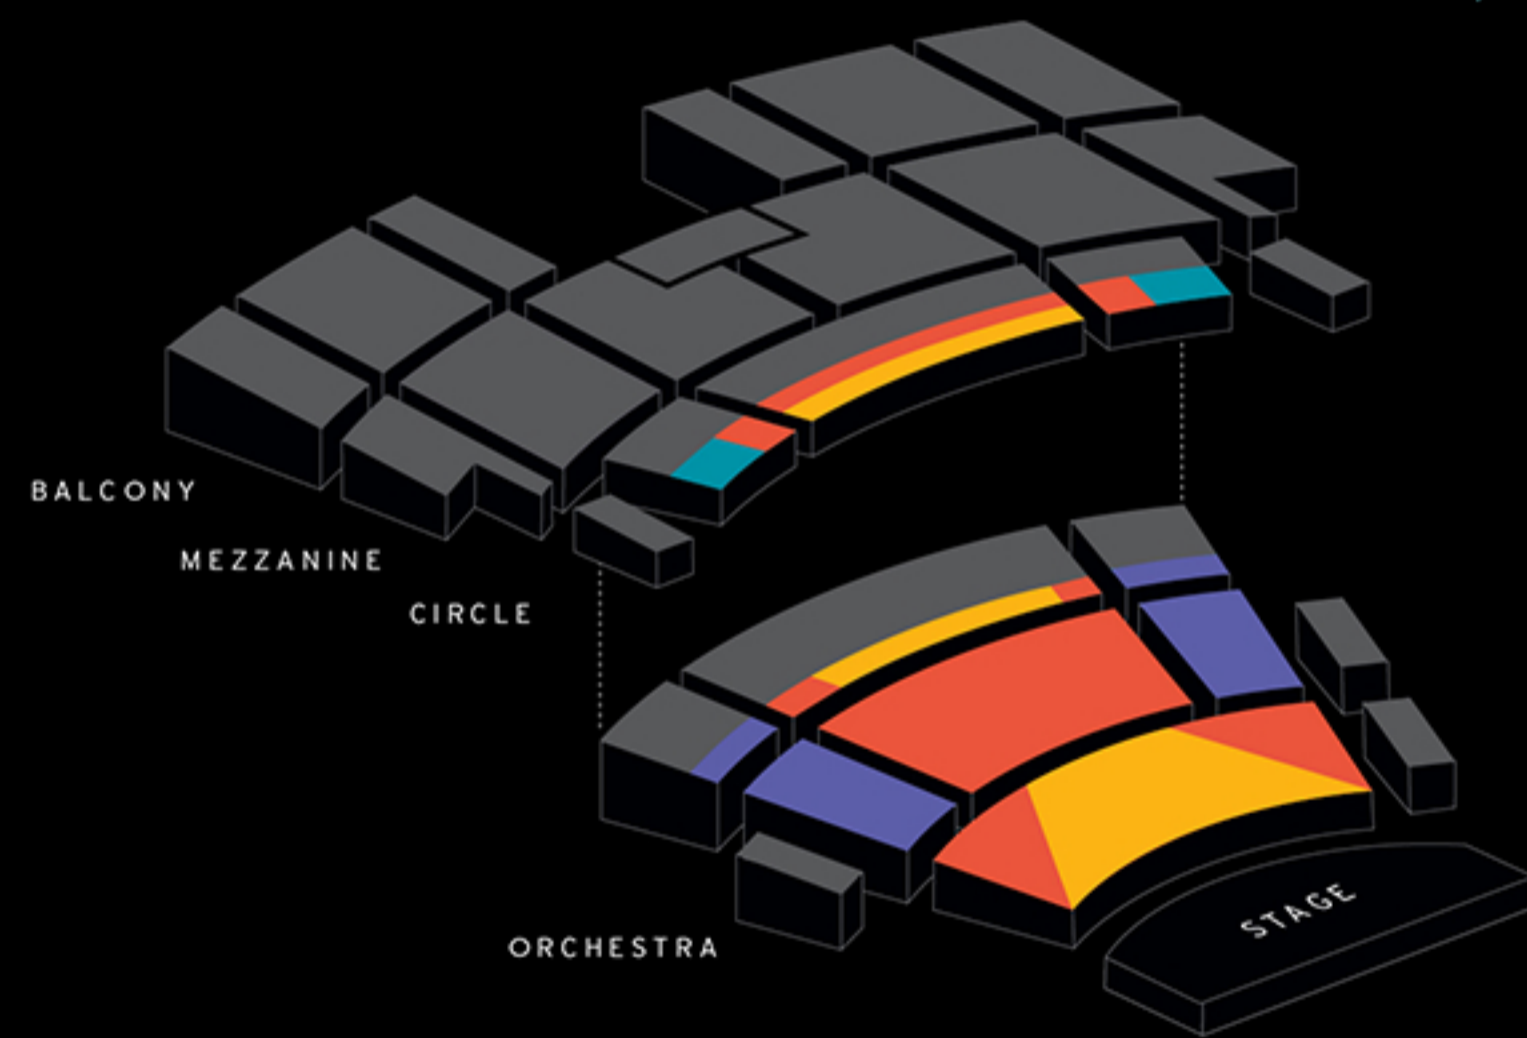

Ranky Tanky

FRI, JAN 22, 2021, 8 PM
Capitol Theater

CAPITOL THEATER

20
21

-  Section A: \$40
-  Section B: \$30
-  Section C: \$25
-  Section D: \$20
-  Not Available

All prices include a capital replacement fee. Prices are subject to change. Single ticket sales have an additional per ticket fee for online and phone orders. Subscriptions have a one time order charge that will appear in the shopping cart. Subscriptions are seated by priority based on a patron's subscription and donation history. If the section you choose is no longer available when your subscription order is filled, we will move you to the next highest section unless otherwise requested. You will be notified of any of these changes.