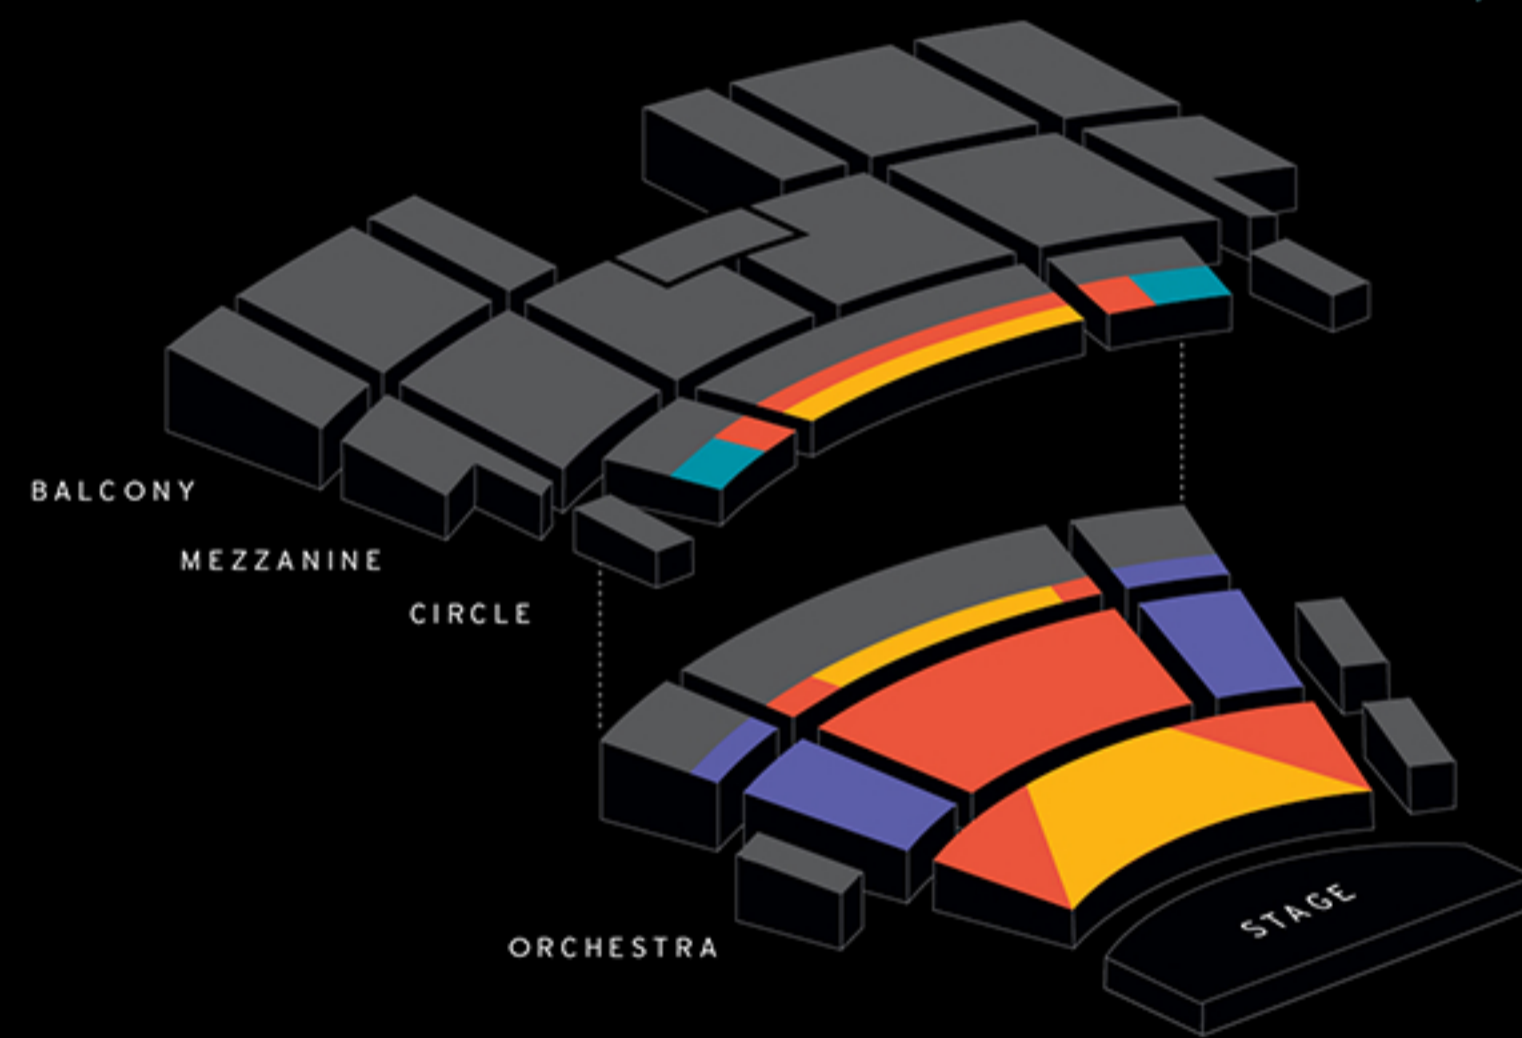

# Mariachi Herencia de México Esencia

**SAT, OCT 2, 2021, 7:30 PM**  
**Capitol Theater**

CAPITOL THEATER

20  
21

-  Section A: \$35
-  Section B: \$30
-  Section C: \$25
-  Section D: \$25
-  Not Available

All prices include a facility fee. Prices are subject to change. Subscriptions have a one time order charge that will appear in the shopping cart. Subscriptions are seated by priority based on a patron's subscription and donation history. If the section you choose is no longer available when your subscription order is filled, we will move you to the next highest section unless otherwise requested. You will be notified of any of these changes.