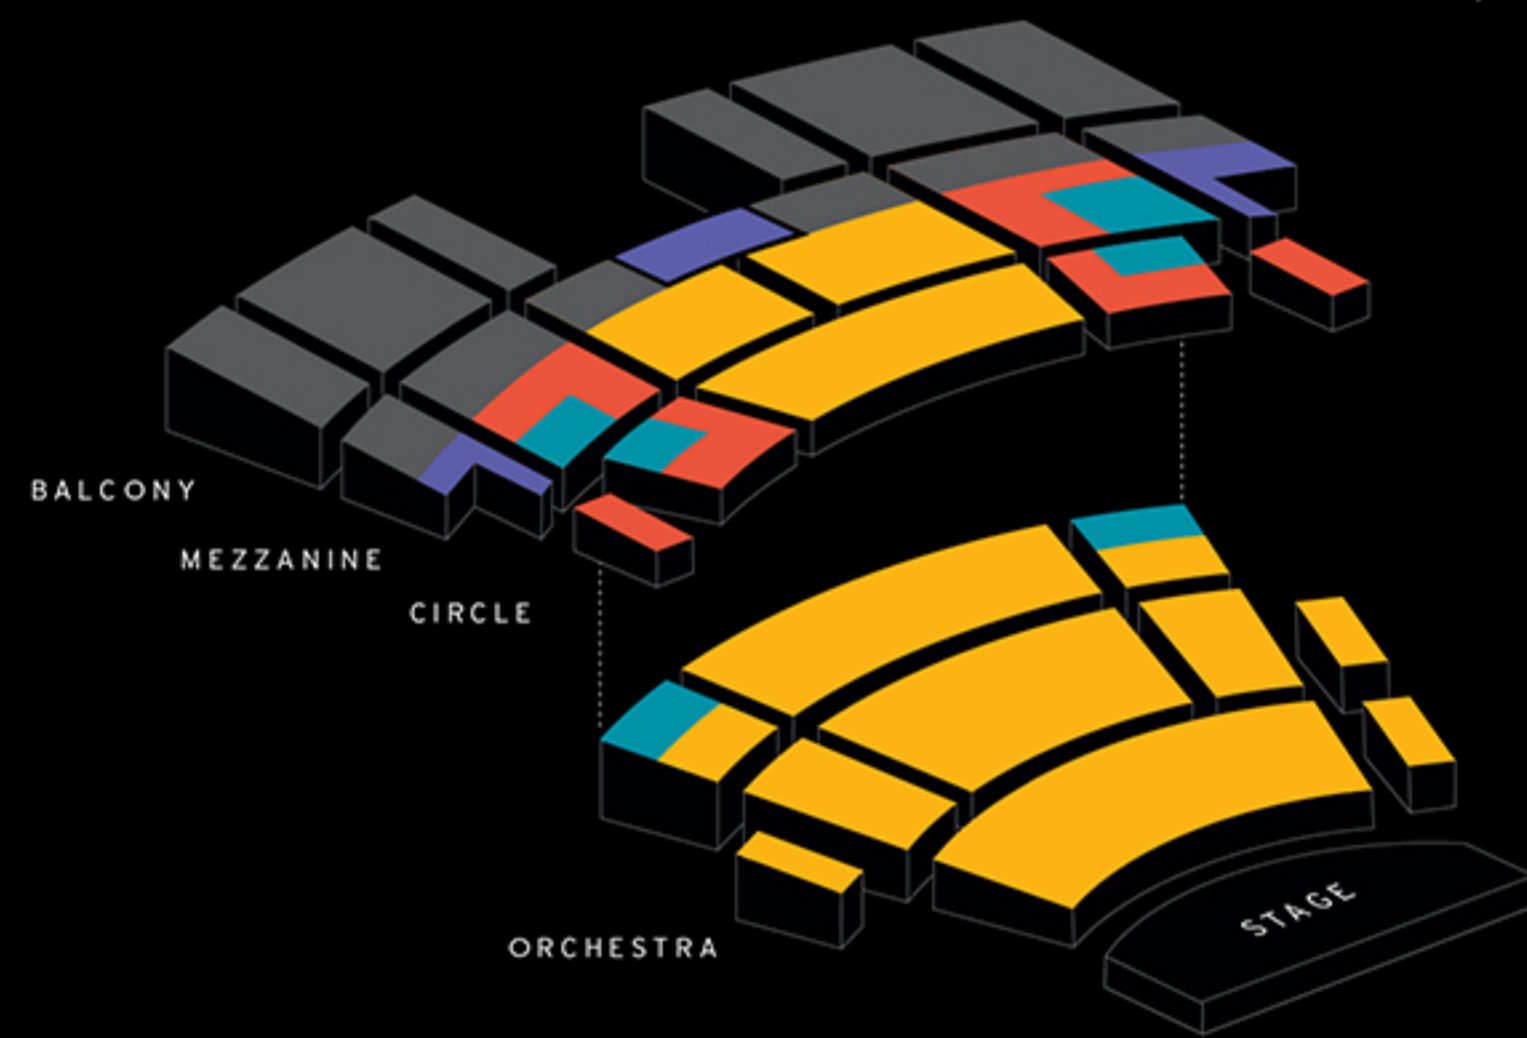

National Geographic Live Invisible Wonders

TUE, MAY 24, 2022, 7:30 PM
Capitol Theater

CAPITOL THEATER

20
21

-  Section A: \$65
-  Section B: \$52
-  Section C: \$35
-  Section D: \$25
-  Not Available

All prices include a facility fee. Prices are subject to change. Subscriptions have a one time order charge that will appear in the shopping cart. Subscriptions are seated by priority based on a patron's subscription and donation history. If the section you choose is no longer available when your subscription order is filled, we will move you to the next highest section unless otherwise requested. You will be notified of any of these changes.