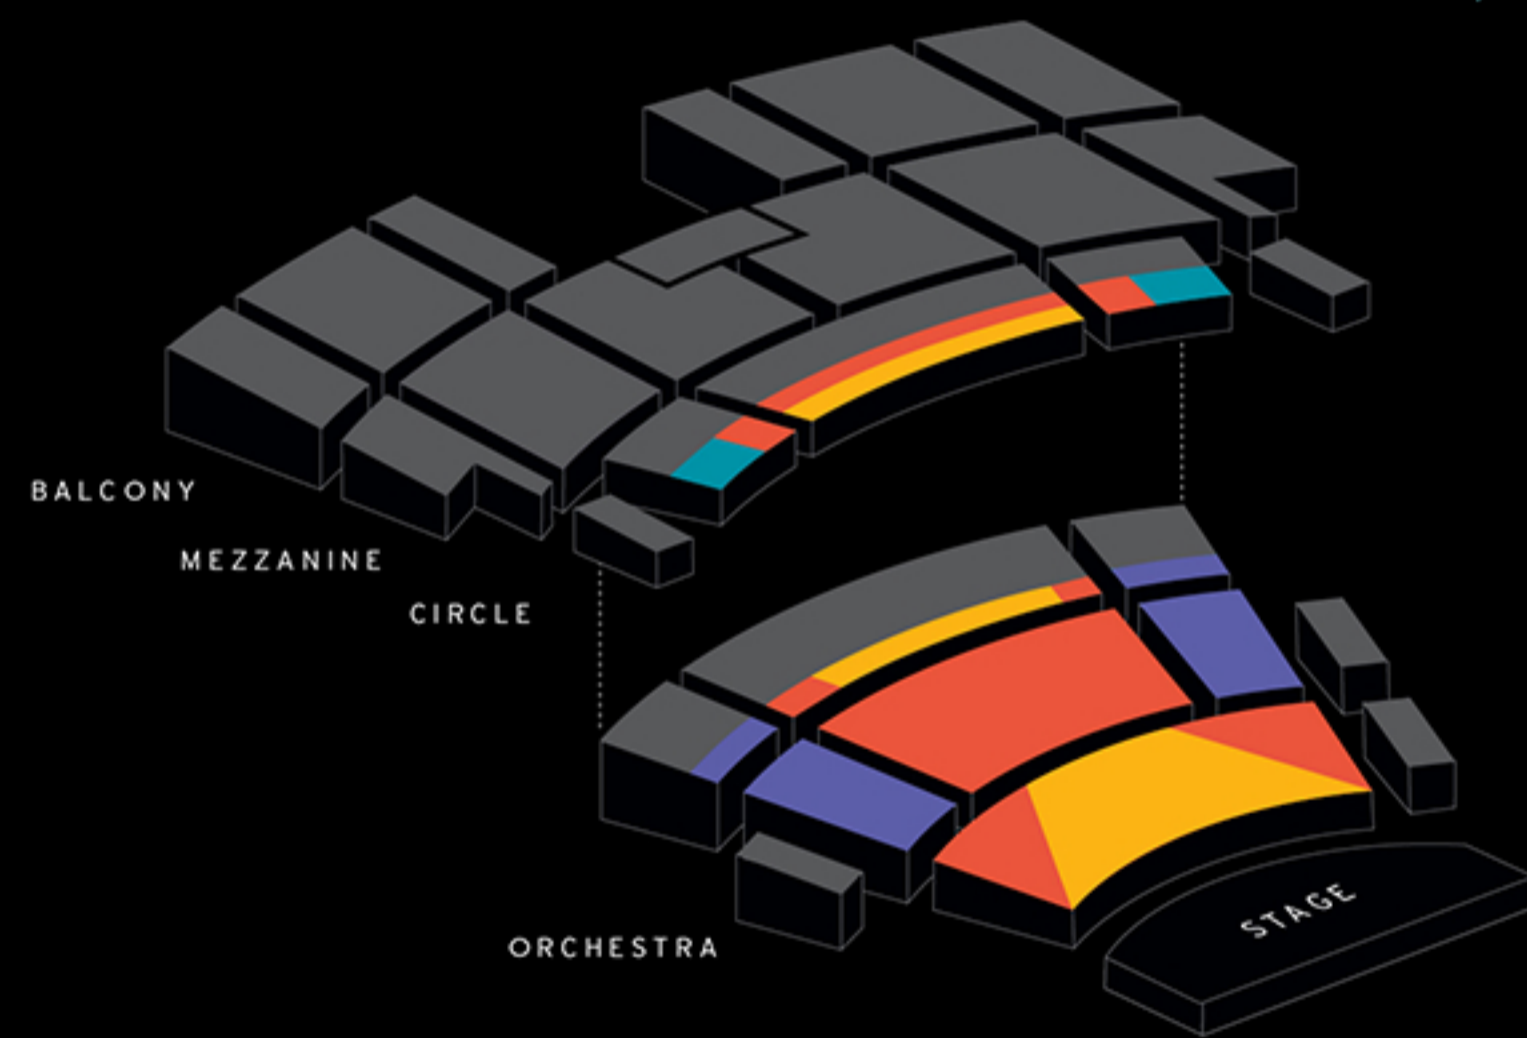

# What the Constitution Means to Me

THU, FEB 25 - FRI, FEB 26, 2021, 7:30 PM  
Capitol Theater

CAPITOL THEATER

20  
21

- Section A: \$80
- Section B: \$70
- Section C: \$50
- Section D: \$39
- Not Available

All prices include a capital replacement fee. Prices are subject to change. Single ticket sales have an additional per ticket fee for online and phone orders. Subscriptions have a one time order charge that will appear in the shopping cart. Subscriptions are seated by priority based on a patron's subscription and donation history. If the section you choose is no longer available when your subscription order is filled, we will move you to the next highest section unless otherwise requested. You will be notified of any of these changes.