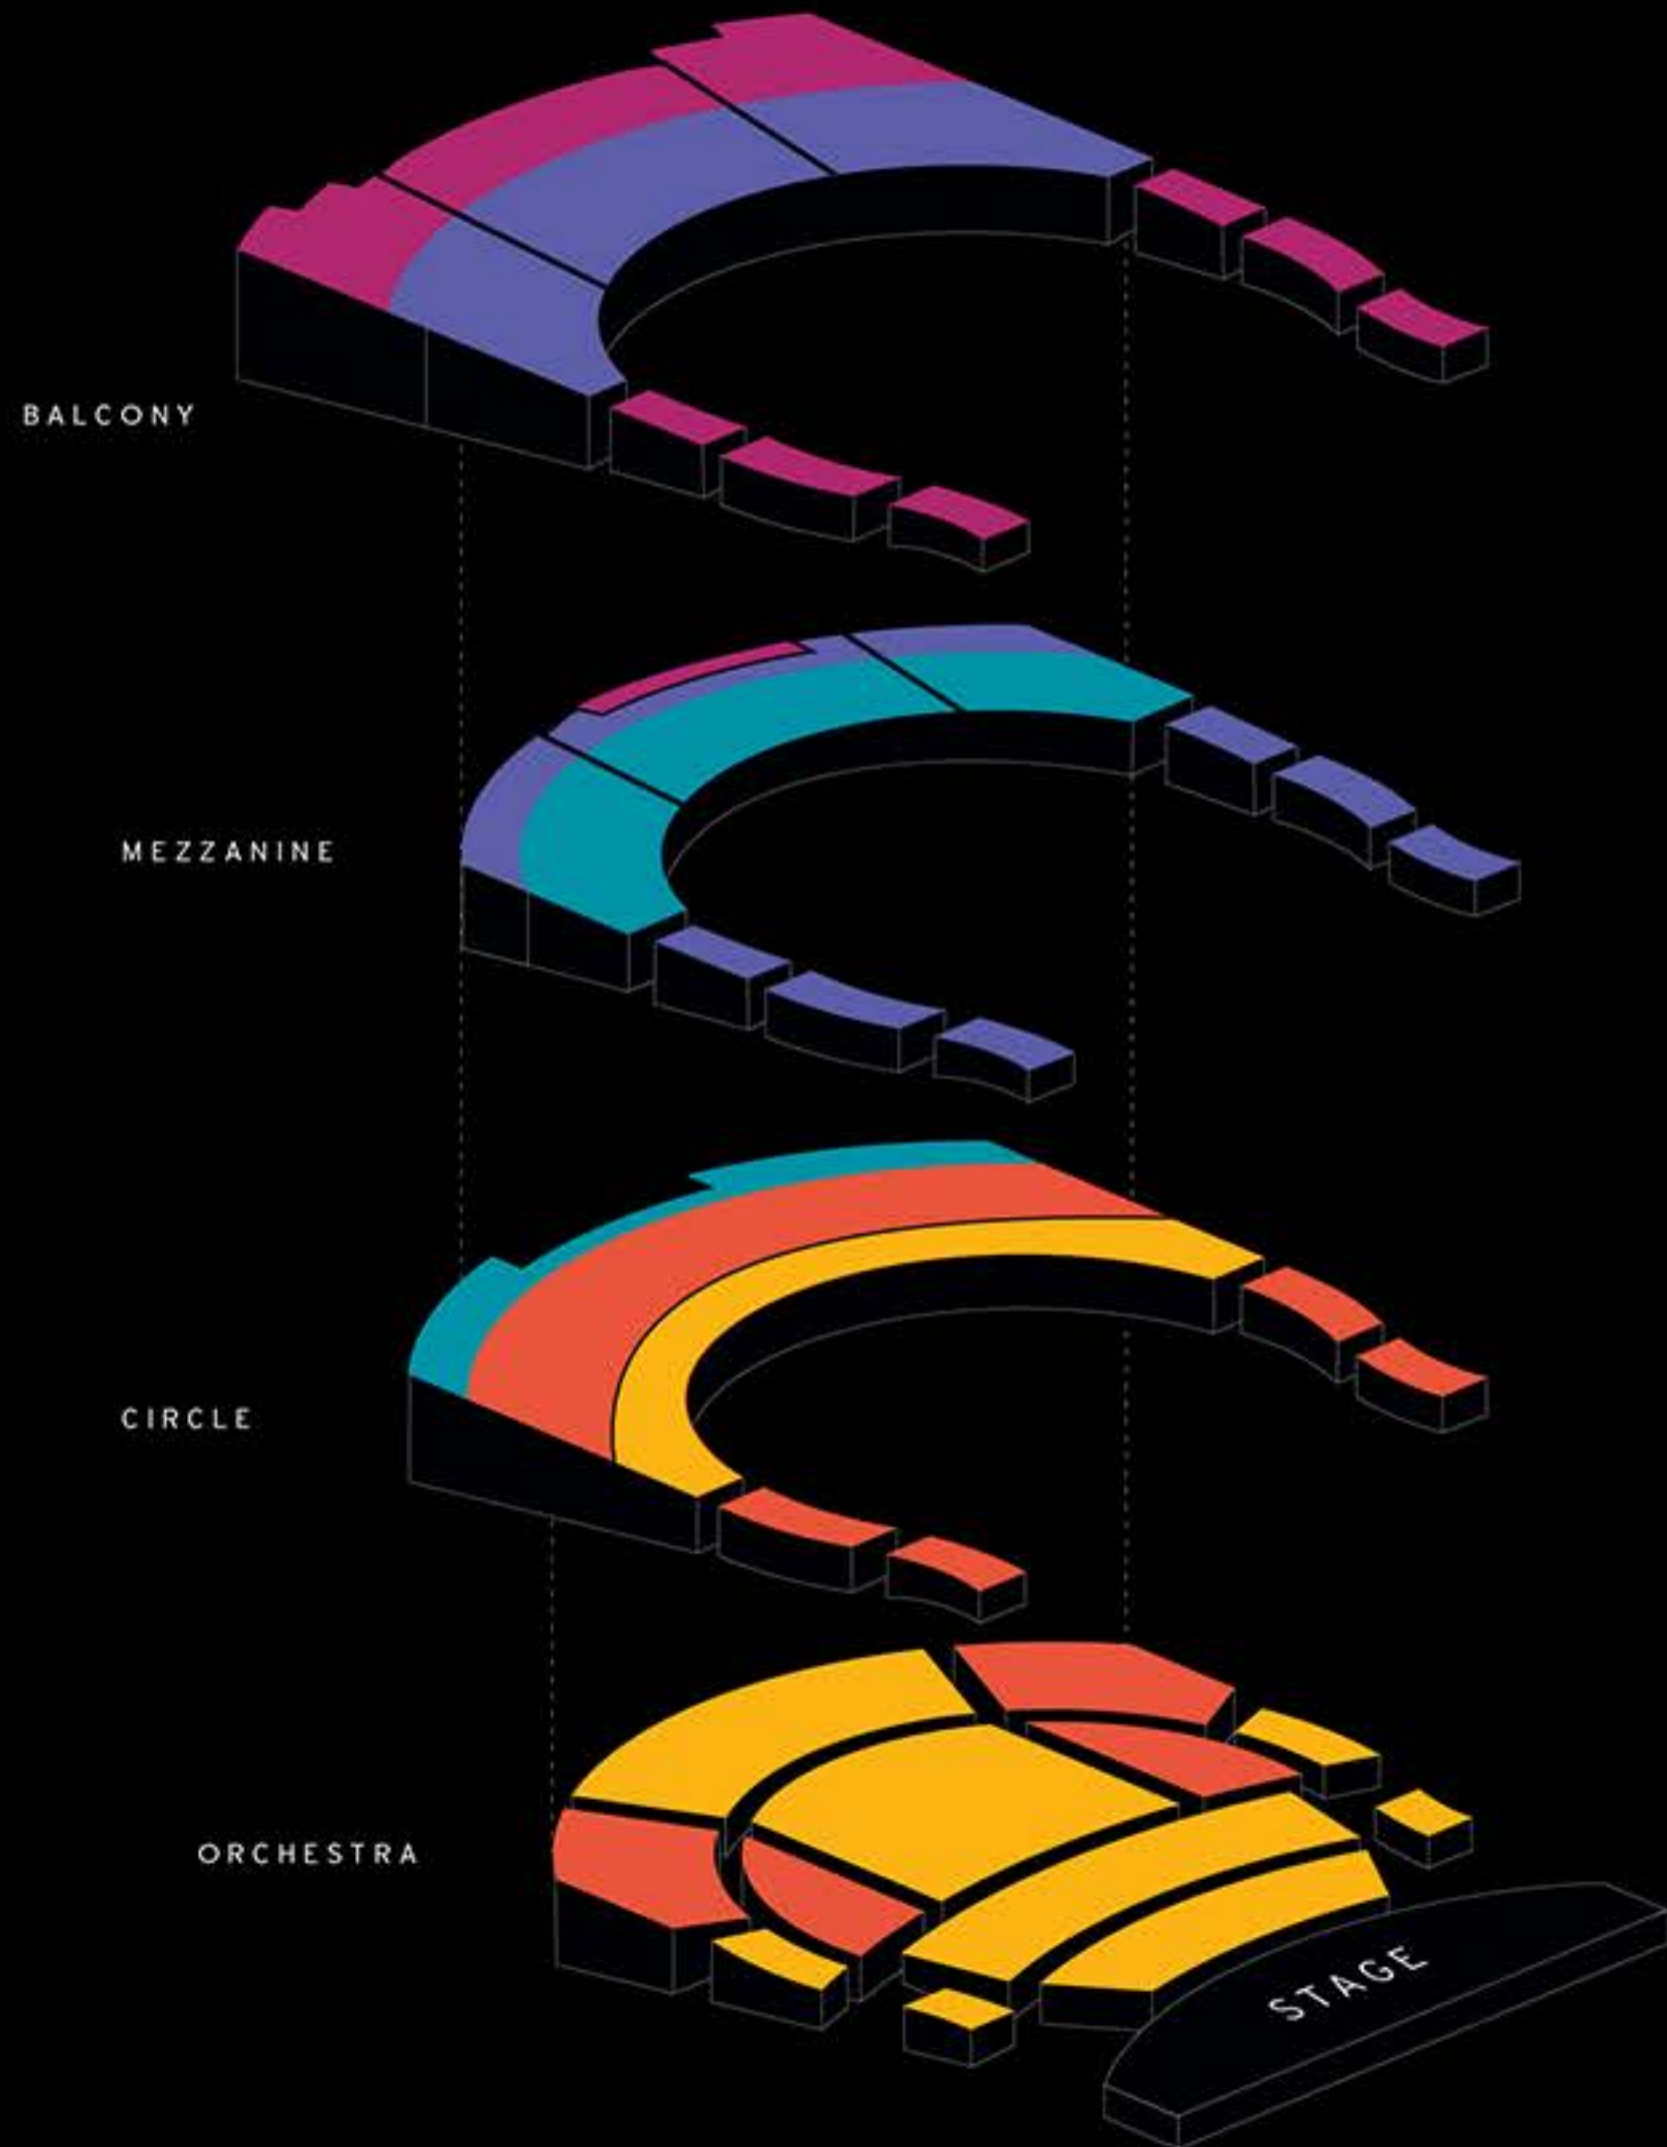

OVERTURE HALL

20
21

Elvin Bishop & Charlie Musselwhite Duo

FRI, JAN 8, 2021, 8 PM
Overture Hall

-  Section A: \$55
-  Section B: \$50
-  Section C: \$45
-  Section D: \$35
-  Section E: \$25

All prices include a capital replacement fee. Prices are subject to change. Single ticket sales have an additional per ticket fee for online and phone orders. Subscriptions have a one time order charge that will appear in the shopping cart. Subscriptions are seated by priority based on a patron's subscription and donation history. If the section you choose is no longer available when your subscription order is filled, we will move you to the next highest section unless otherwise requested. You will be notified of any of these changes.