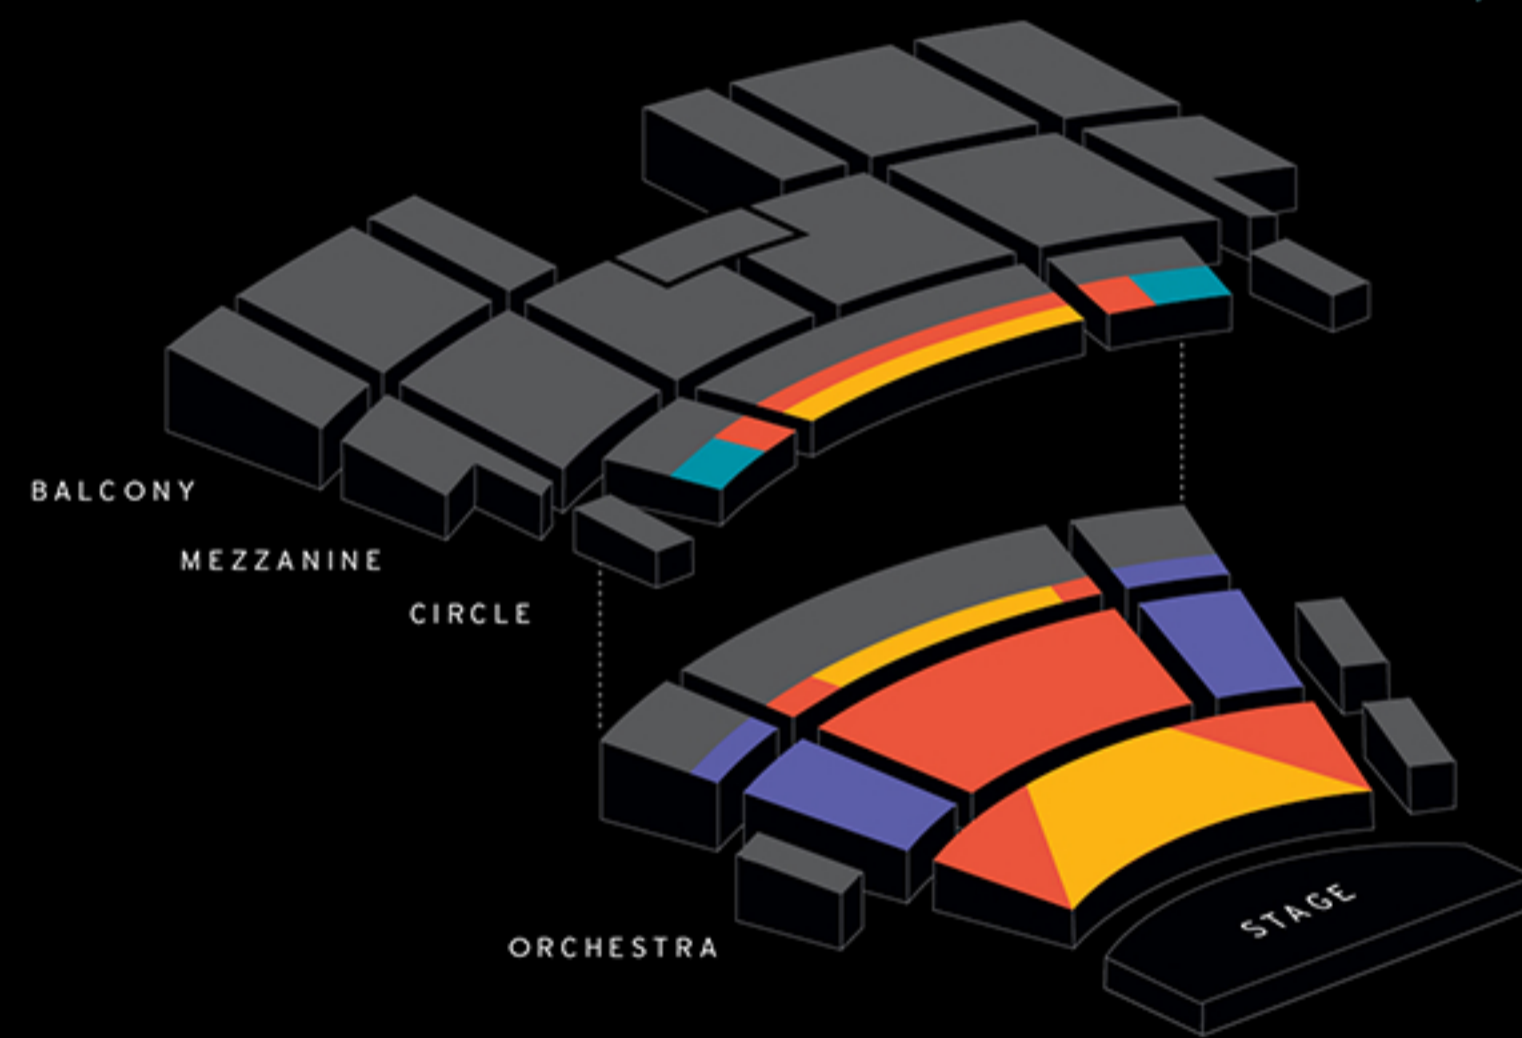

# Water Street Dance Milwaukee presents “Reach” \ ‘rēch \

SAT, OCT 24, 2020, 8 PM  
Capitol Theater

CAPITOL THEATER

20  
21

- Section A: \$35
- Section B: \$27
- Section C: \$25
- Section D: \$25
- Not Available

All prices include a capital replacement fee. Prices are subject to change. Single ticket sales have an additional per ticket fee for online and phone orders. Subscriptions have a one time order charge that will appear in the shopping cart. Subscriptions are seated by priority based on a patron's subscription and donation history. If the section you choose is no longer available when your subscription order is filled, we will move you to the next highest section unless otherwise requested. You will be notified of any of these changes.