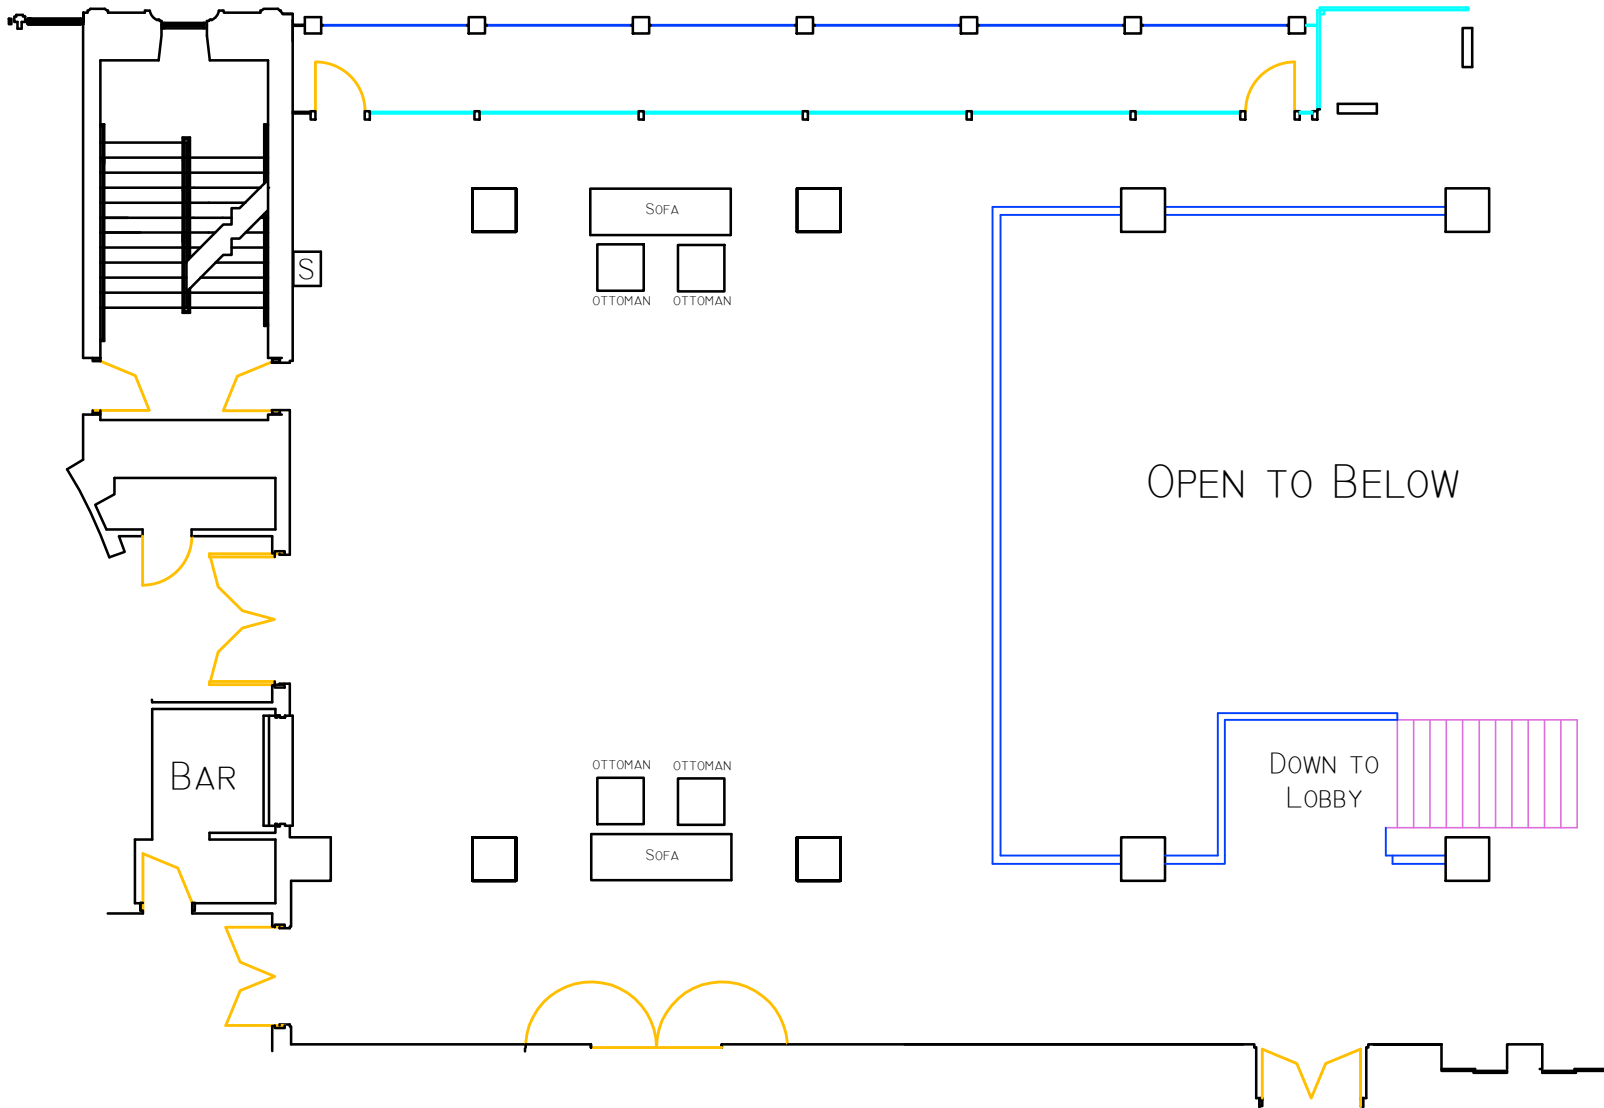

PROMENADE TERRACE

OVERTURE CENTER FOR THE ARTS

8 CHAIRS
TABLE
5' DIAMETER

CABARET
W/5 CHAIRS

TALL
CABARET

TABLE
6' LONG
30" WIDE