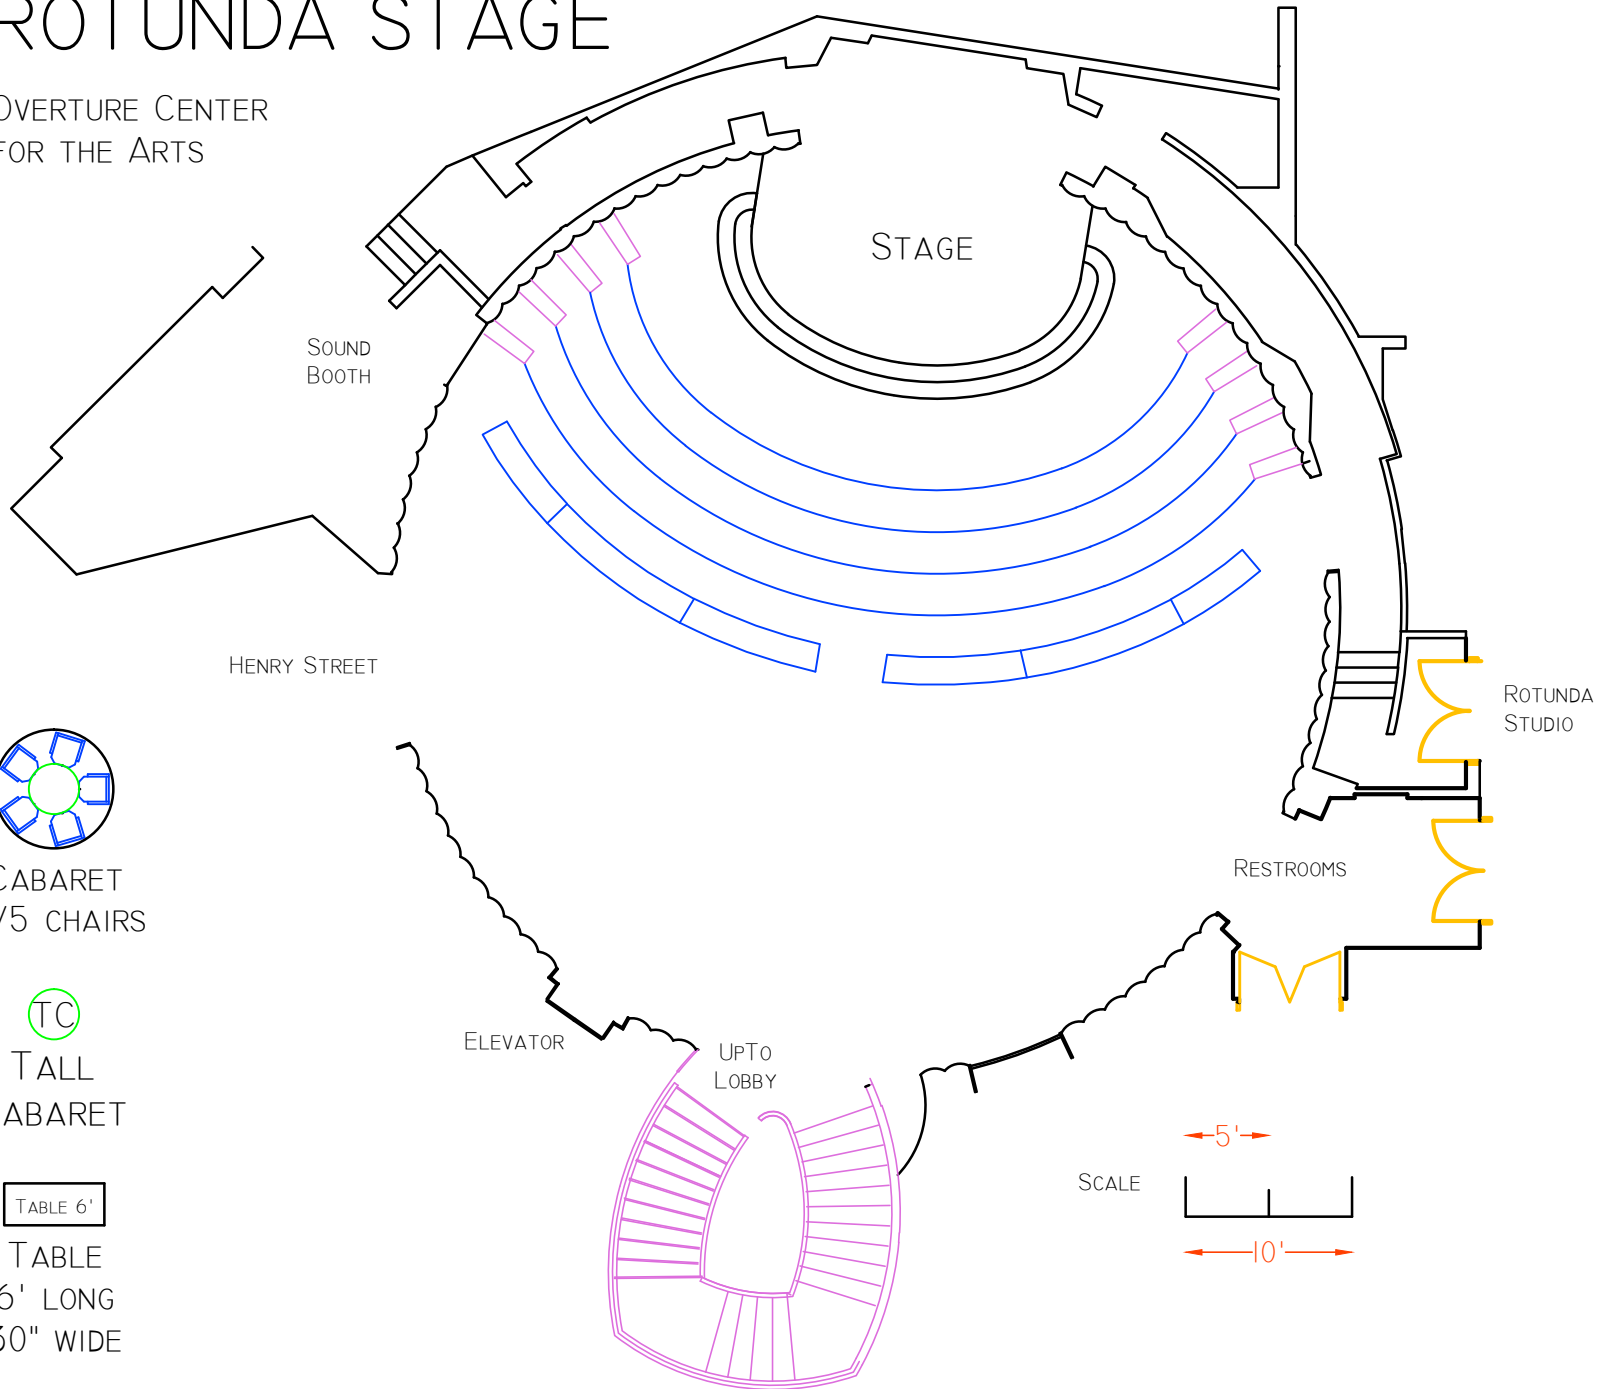

ROTUNDA STAGE

OVERTURE CENTER
FOR THE ARTS

CABARET
W/5 CHAIRS

TALL
CABARET

TABLE
6' LONG
30" WIDE