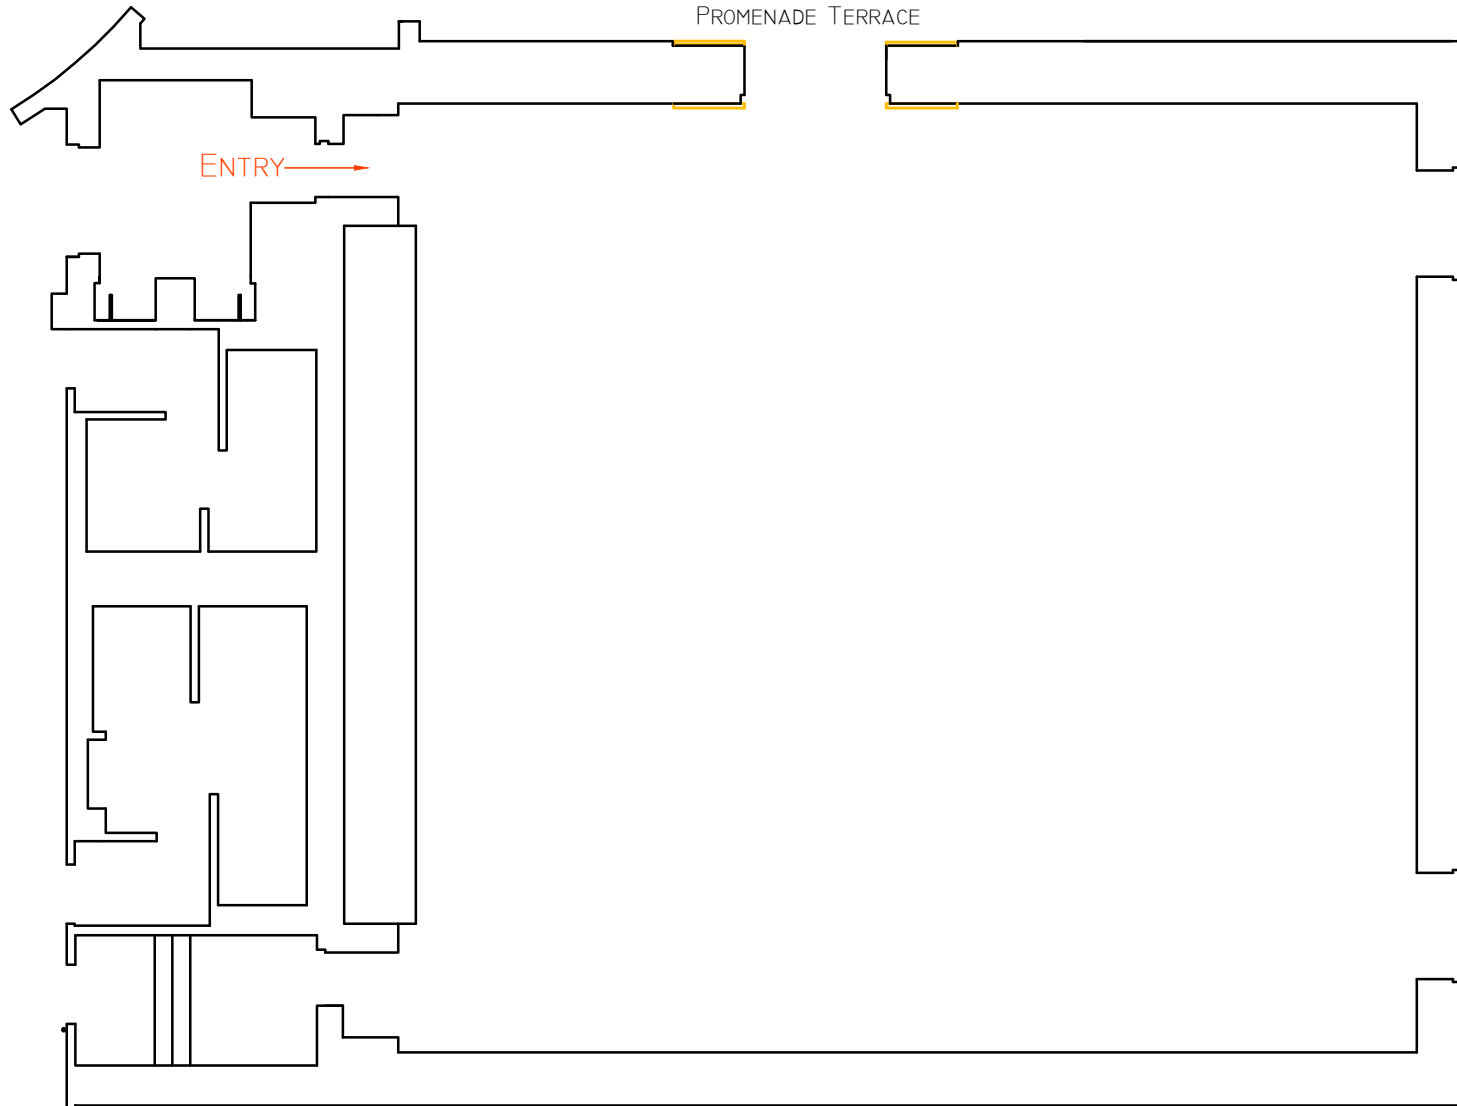

PROMENADE HALL

OVERTURE CENTER FOR THE ARTS

SCALE

DOORS CAN BE OPENED TO
PROMENADE TERRACE

8 CHAIRS
TABLE
5' DIAMETER

CABARET
W/5 CHAIRS

TALL
CABARET

TABLE
6' LONG
30" WIDE