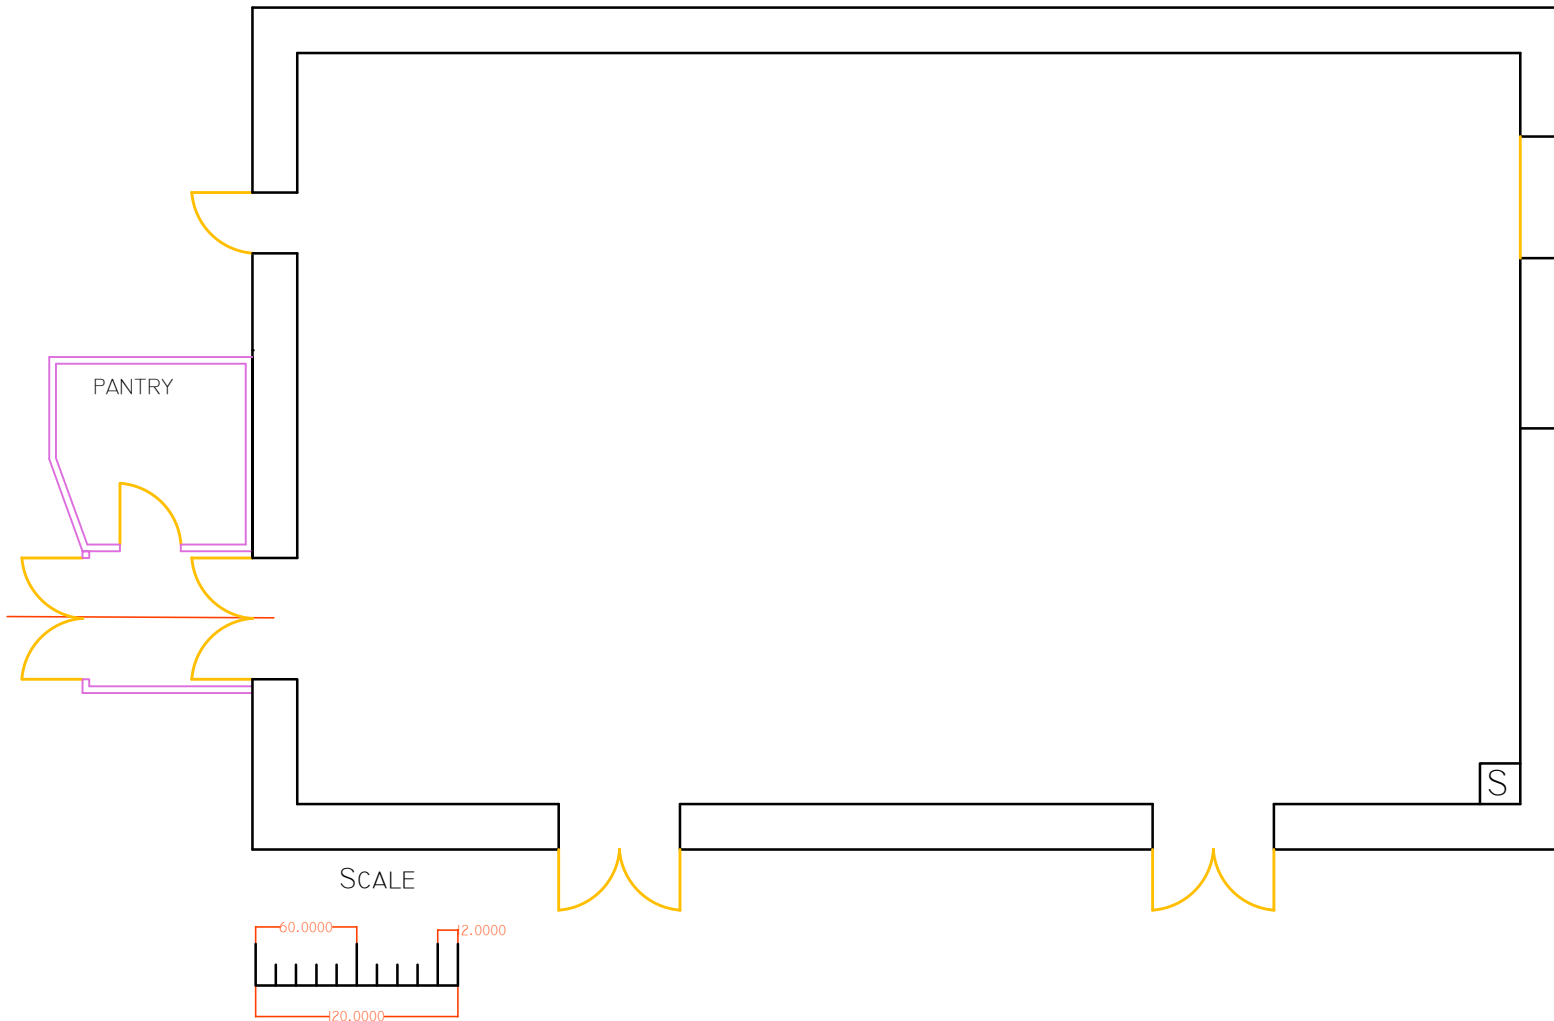

WISCONSIN STUDIO

OVERTURE CENTER FOR THE ARTS

8 CHAIRS
TABLE
5' DIAMETER

CABARET
W/5 CHAIRS

TALL
CABARET

TABLE
6' LONG
30" WIDE